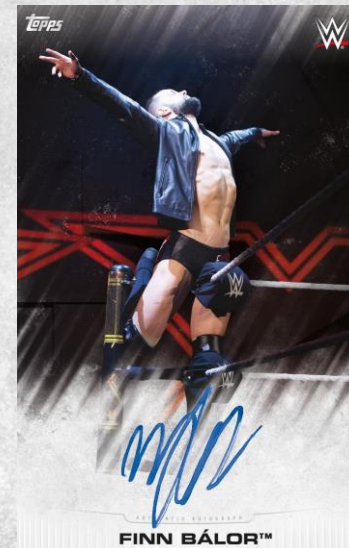

Oversized Box Loader Autograph Card