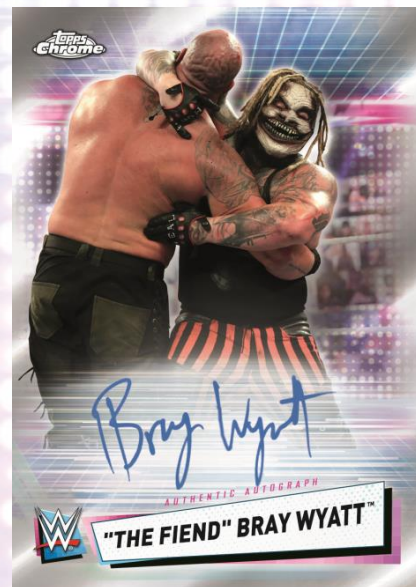

WWE CHROME

Base Autograph Card

Topps *WWE*® Chrome Makes its Return with Fresh Designs & Exciting New Content!

Look for 100 base cards & several insert sets to collect.

2 Autograph Cards per Hobby box guaranteed

Orange Refractor – numbered to 25

Black Refractor – numbered to 10

Red Refractor – numbered to 5

SuperFractor – numbered 1/1

Printing Plates – numbered 1/1

2021 Topps WWE® Chrome features 2
Autograph Cards per Hobby box guaranteed!