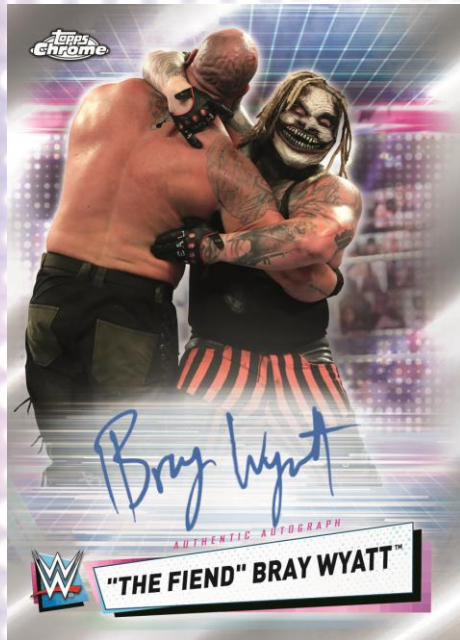

WWE CHROME

Base Autograph Card

Topps *WWE*® Chrome Makes its Return with Fresh Designs & Exciting New Content!

Look for 100 base cards & several insert sets to collect.

2 Autograph Cards per Hobby box guaranteed

Topps *WWE*® Chrome available June 2021!

WWE CHROME

BASE CARDS

100 ROSTER cards featuring Superstars from *Raw, SmackDown, and NXT!*

Base Card parallels include:

Refractor – 1 per pack

Green Refractor – numbered to 99