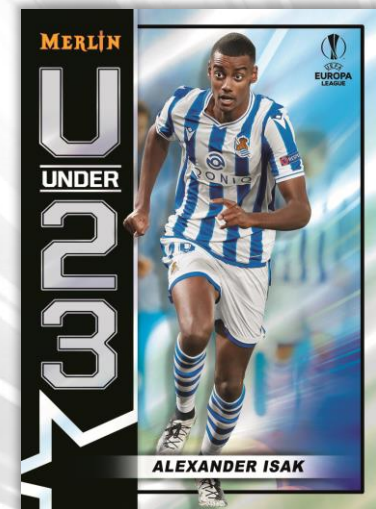

U-23 Stars Insert Card