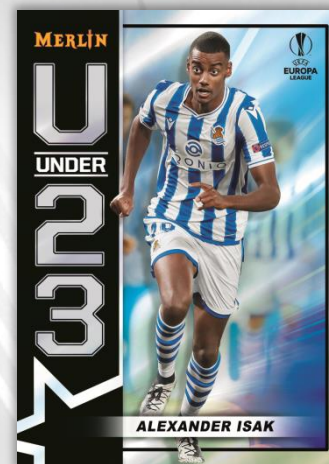

### U23 Stars – 1:6 Packs

Collect the next great generation of under-23 superstars who are just rounding the corner on their way to becoming the new faces of the game.

- Gold Refractor Parallel: sequentially #’d to 50.
- Orange Refractor Parallel: sequentially #’d to 25.
- Red Refractor Parallel: sequentially #’d to 10.
- SuperFractor Parallel: numbered #’d 1-of-1.

### Wizards of the Pitch – 1:9 Packs

While the stars of tomorrow are honing their craft, these veterans have mastered the game with footwork and finesse that can only be described as magical.

- Gold Refractor Parallel: sequentially #’d to 50.
- Orange Refractor Parallel: sequentially #’d to 25.
- Red Refractor Parallel: sequentially #’d to 10.
- SuperFractor Parallel: numbered #’d 1-of-1.

### Ageless Alchemy – 1:18 Packs

A mixture of legends and current greats, this insert showcases some of the game’s finest who never seem to age.

- Gold Refractor Parallel: sequentially #’d to 50.
- Orange Refractor Parallel: sequentially #’d to 25.
- Red Refractor Parallel: sequentially #’d to 10.
- SuperFractor Parallel: numbered #’d 1-of-1.