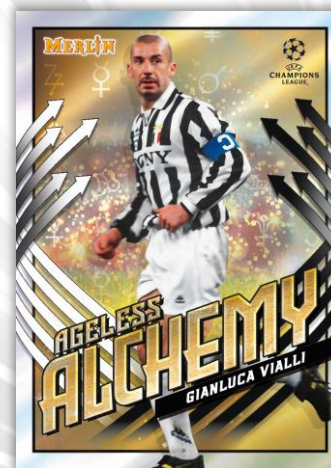

Ageless Alchemy Card