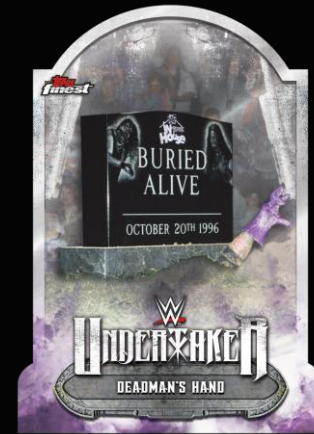

Uncrowned Greatness Card

UNCROWNED GREATNESS:

Spotlighting deserving Superstars or Legends who never held the WWE Championship

Legacies Card

LEGACIES:

Featuring current Superstars + their legendary inspirations with whom they share similar characteristics or career paths with

Deadman's Tombstone Tribute Card

DEADMAN'S TOMBSTONE TRIBUTE:

Highlighting 10 of the greatest moments from the legendary career of Undertaker. Each card die-cut will be shaped in Undertaker's signature tombstone.

topps®

2021 WWE FINEST

INSERTS

SOLE SURVIVORS:

Spotlighting some of the most memorable sole survivors from historical Survivor Series teams!

RUMBLE POPS:

Remembering some of the greatest crowd pops or reactions for a Superstar entering the exciting Royal Rumble match