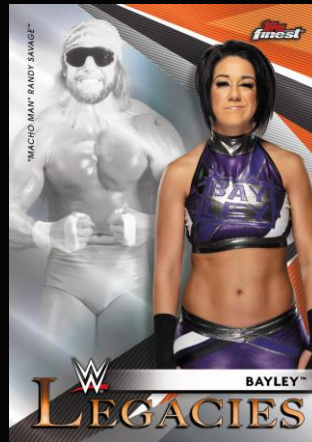

Legacies Card

LEGACIES:

Featuring current Superstars + their legendary inspirations with whom they share similar characteristics or career paths with