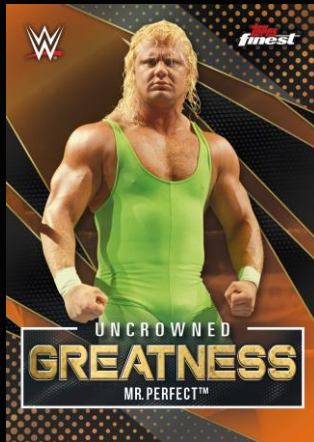

topps®

2021 WWE FINEST

INSERTS

Uncrowned Greatness Card

UNCROWNED GREATNESS:

Spotlighting deserving Superstars or Legends who never held the WWE Championship