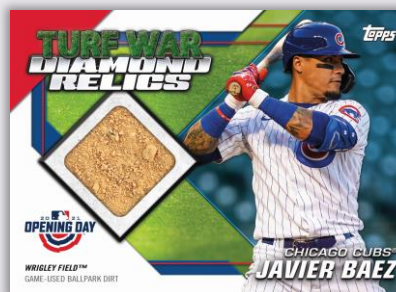

BASE CARDS

Collect 220 *Base Set* cards

Look out for **Insert** cards from the following sets:

- Outstanding *Opening Day*®
- Legends of Baseball
- Mascots
- *Opening Day*®
- Sticker Collection Preview Cards

Also, be sure to chase the following **Short Print** sets:

- Walk this Way!
- *Opening Day*® Origins
- Dugout Peeks
- Base Card Variations

Opening Day®
Origins Insert

Legends of Baseball
Insert

2021 TOPPS OPENING DAY® BASEBALL

Autograph/Autograph Relics/Relic Cards

NEW for 2021 are Turf War Dual Diamond Relic Cards

- Dual relic featuring dirt from the Front player's ballpark

Other Relic cards include:

- *Opening Day*® Relics
- Mascot Relics
- Diamond Relics
- *Major League*™ Mementos Relics
- Mascot Patch Relic Cards