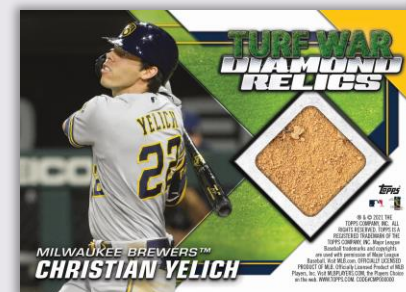

Also, be sure to chase the following **Short Print** sets:

- Walk this Way!
- *Opening Day*® Origins
- Dugout Peeks
- Base Card Variations

Opening Day®
Origins Insert

Legends of Baseball
Insert

2021 TOPPS OPENING DAY® BASEBALL

Autograph/Autograph Relics/Relic Cards

NEW for 2021 are Turf War Dual Diamond Relic Cards

- Dual relic featuring dirt from the Front player's ballpark

Other Relic cards include:

- *Opening Day*® Relics
- Mascot Relics
- Diamond Relics
- *Major League*™ Mementos Relics
- Mascot Patch Relic Cards