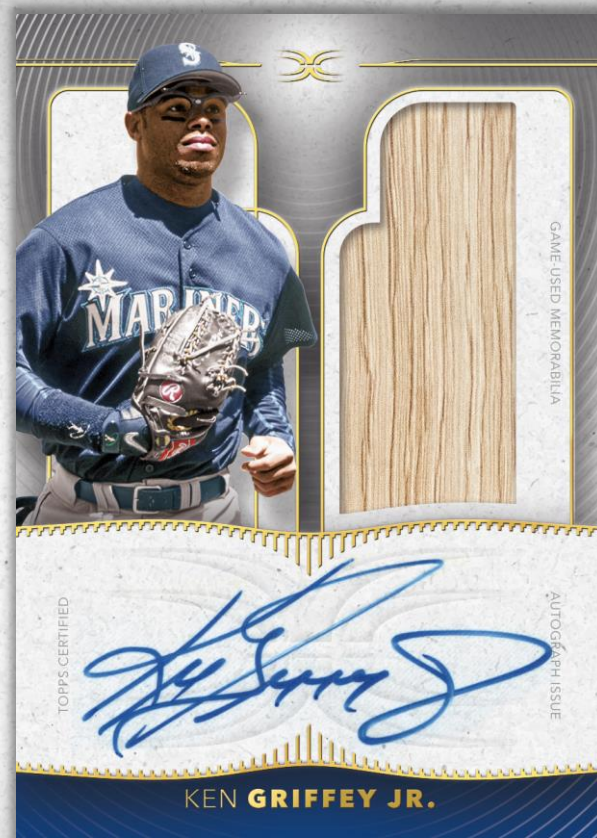

DEFINITIVE COLLECTION

Base Autographed Relic Collection

Sequentially numbered to 50 or less.

- Green Parallel: #’d to 25
- Purple Parallel: #’d to 10
- Team Logo Red Parallel: #’d 1 of 1
- *MLB*® Silhouetted Batter Logo Red Parallel: #’d 1 of 1
- Jersey Brand Logo Red Parallel: #’d 1 of 1
- Jersey Button Red Parallel: #’d 1 of 1
- Laundry Tag Red Parallel: #’d 1 of 1

Autographed Patch Book Collection

Book cards featuring jumbo patch pieces and on-card autographs of current and retired *MLB*® greats. Sequentially #’d to 5 or less

- Red Parallel: #’d 1 of 1

Definitive Autographed Relic Cards

Jumbo relics and on-card autos from retired greats and veteran stars. Sequentially numbered to 40 or less.

- Green Parallel: #’d to 10
- Purple Parallel: #’d to 5
- Red Parallel: #’d 1 of 1

Dual Autographed Relic Collection

Pairings of the game’s most notable names with autographs and relics. Numbered to 35 or less.

- Purple Parallel: #’d to 10 or less
- Red Parallel: #’d 1 of 1

Definitive Autographed Relic Card