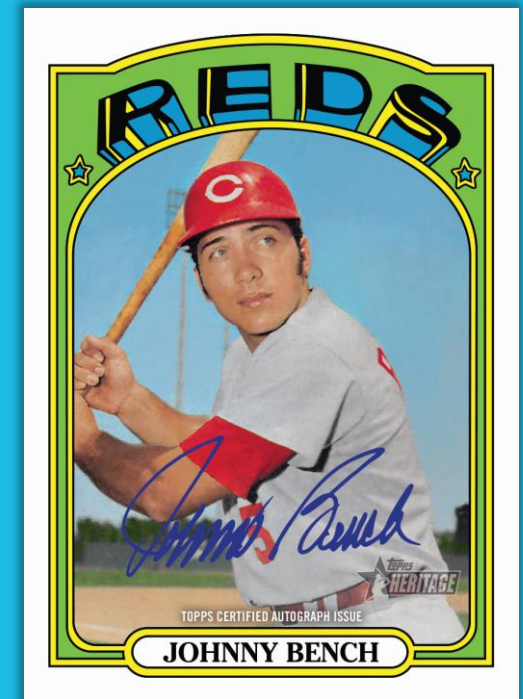

Topps HERITAGE BASEBALL

2021
RECREATING THE
1972 TOPPS DESIGN

Autographs

Real One Autographs – On-card autographs of current and retired MLB® greats.

Real One Special Edition Autographs – signed in red ink and hand numbered to 72

Real One Dual Autographs – Hand numbered to 25 or less **HOBBY ONLY**

Real One Triple Autographs – Hand numbered to 5 **HOBBY ONLY**

NEW! Rangers™ Inaugural Season Autographs – Featuring players from the 1972 Texas Rangers® with on-card autographs. Limited to 100 or less per subject.

Real One Autograph Card