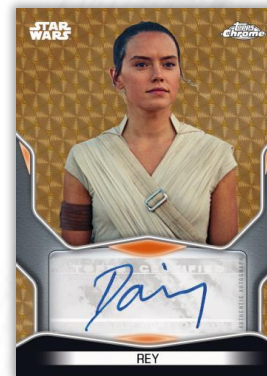

Age of Resistance Autograph Card

Solicitation subject to change. Final odds/actors subject to actual production runs.

® & © 2021 THE TOPPS COMPANY, INC. ALL RIGHTS RESERVED. TOPPS AND TOPPS CHROME ARE REGISTERED TRADEMARKS OF THE TOPPS COMPANY, INC. Topps does not, in any manner, make any representations as to whether its cards will attain any future value. NO PURCHASE NECESSARY. For a chance to get an autographed/relic insert card, see pack for details. Topps has authorized only the packaging and distribution of sequentially numbered cards stated on the card but cannot guarantee that counterfeit or unauthorized cards will not exist. Although these actors have agreed to provide these cards to Topps, we cannot guarantee that all autographs and/or relics will be received in time for inclusion in this product. In the event of unavailability, Topps reserves the right to substitute an alternative and/or relic card. © & TM Lucasfilm Ltd.

www.starwars.com