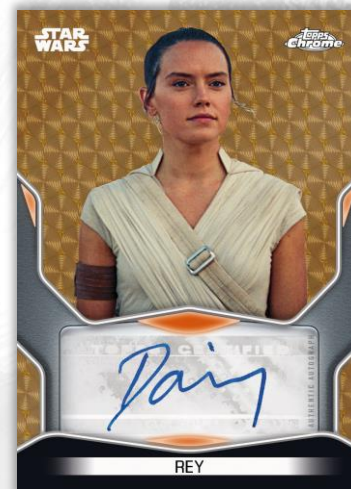

Age of Resistance Autograph Card