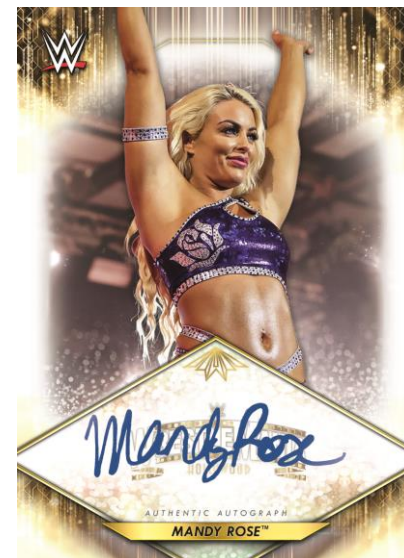

Gold - numbered 1 of 1

Printing Plates – 4 colors, numbered 1 of 1

...And also rare Tag Team Autographs!

Parallels include:

Red - numbered to 10

Gold - numbered 1 of 1

**NEW!** Look for the special Hall of Fame Tribute autographs of former nWo members!