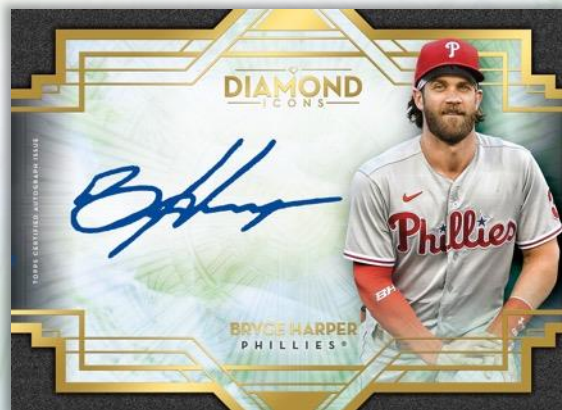

Diamond Icons Autograph Cards - #’d to 25 or less

Parallels for the above cards include:

- Purple Parallel - #’d to 10
- Red Parallel - #’d to 5
- Gold Parallel - #’d 1 of 1

Cut Signatures - #’d to 4

- Gold Parallel - #’d 1 of 1

Immortal Cut Signatures - #’d 1 of 1

**TOPPS**

Immortal Cut Signature Card

Diamond Icons Autograph Card

Silver Ink Autograph Card

**DIAMOND  
ICONS**