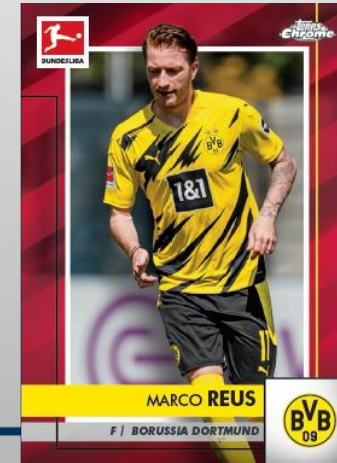

Base Card – Red Parallel