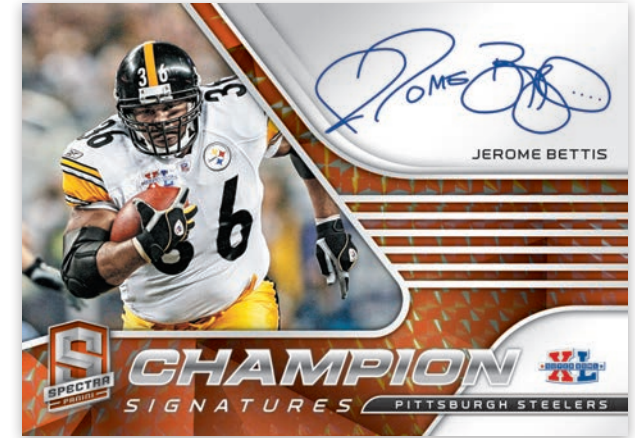

ROOKIE PATCH AUTOGRAPHS PSYCHEDELIC

Chase a 135-card base checklist, featuring the top stars in the NFL and look for brand new parallels to Spectra this year: Celestial, Meta and Neon Splatter.

Look for all the newly chosen 2021 draftees in this classic rookie set, featuring many short-print colors and unique die-cut parallels.

Hunt for Rookie Patch Autographs from the top rookies of the 2021 draft class, featuring a variety of out-of-this-world parallels.

Card images are solely for the purpose of design display.

RETROSPECT AUTOGRAPHS NEON PINK

Card images are solely for the purpose of design display.

NEON NIGHTS

Look for an all-new short-printed insert in Neon Nights, featuring the top stars from the 2021 season.

Card images are solely for the purpose of design display.

CHAMPION SIGNATURES NEON ORANGE

Champion Signatures features an on-card autograph from Super Bowl Greats!

Card images are solely for the purpose of design display.

**RADIANT ROOKIE PATCH SIGNATURES
BLACK LIGHT**