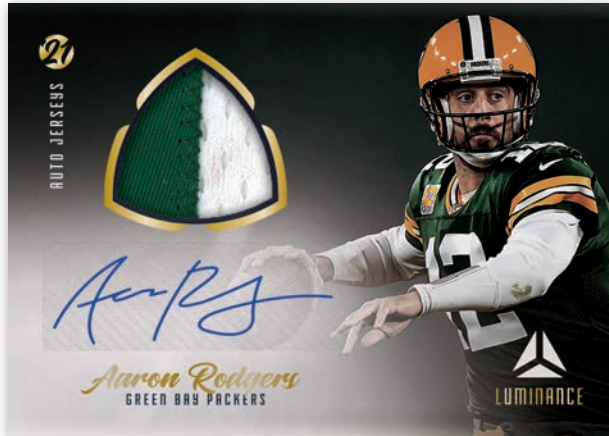

Card images are solely for the purpose of design display.

AUTOGRAPH JERSEYS GOLD