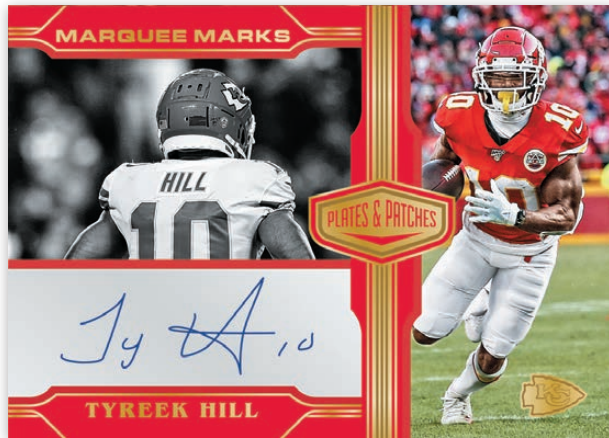

BASE

Look for all the best talent the NFL has to offer with a 100-card base set, which is #d to 99!

ROOKIE PATCH AUTOGRAPH GREEN

Look for oversized patches in Rookie Patch Autographs, which include all of the top rookies the NFL has to offer!

ROOKIE REFLECTIONS PURPLE

Hunt for these Dual Memorabilia cards, featuring the top rookies of the 2020 NFL Draft. Also look for the Rare Autograph parallels!

MARQUEE MARKS RED

Hunt for on-card autographs in Marquee Marks, which highlights some of the most talented players in NFL history.