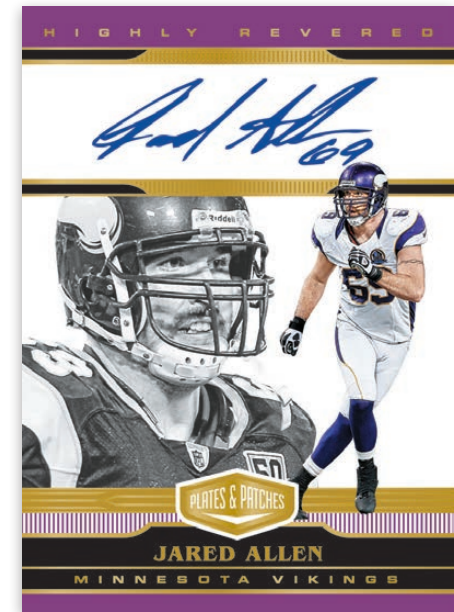

HIGHLY REVERED PURPLE

New to Plates & Patches in 2020, Highly Revered features on-card autographs of some of the best players, past or present, in the NFL.