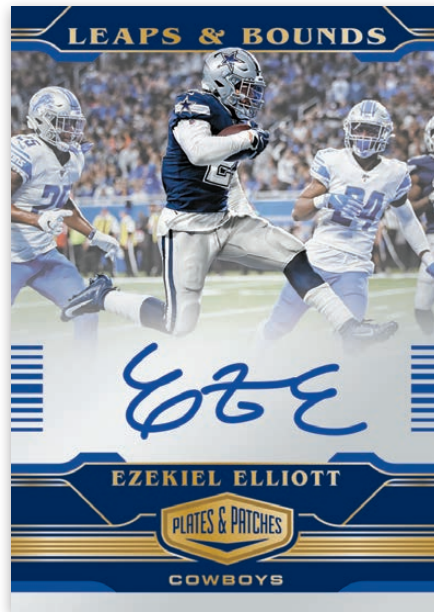

BASE

Look for all the best talent the NFL has to offer with a 100-card base set, which is #d to 99!

ROOKIE PATCH AUTOGRAPH GREEN

Look for oversized patches in Rookie Patch Autographs, which include all of the top rookies the NFL has to offer!

ROOKIE REFLECTIONS PURPLE

Hunt for these Dual Memorabilia cards, featuring the top rookies of the 2020 NFL Draft. Also look for the Rare Autograph parallels!

MARQUEE MARKS RED

Hunt for on-card autographs in Marquee Marks, which highlights some of the most talented players in NFL history.