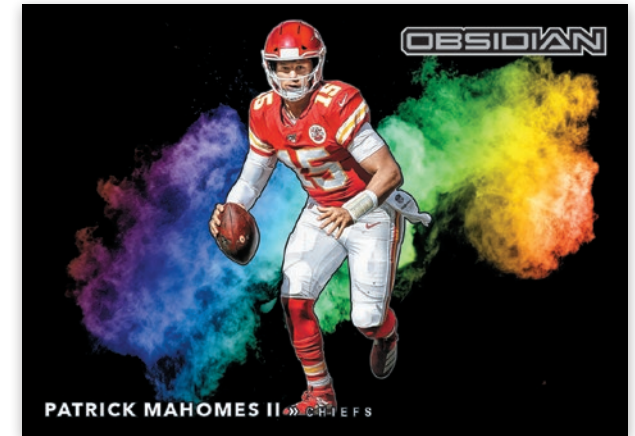

**ROOKIE JERSEY AUTOGRAPHS
ELECTRIC ETCH YELLOW**

Find oversized memorabilia autographs with Rookie Jersey Autographs, hunt for amazing low-numbered prime versions of all the best rookies!

ROOKIE JERSEY INK ELECTRIC ETCH GREEN

Hunt for even more rookie autographed memorabilia cards with Rookie Jersey Ink, which parallels to prime and super prime versions!

VOLCANIC MATERIALS ELECTRIC ETCH BLUE FINITE

Look for jumbo memorabilia rookie cards in Volcanic Materials, these parallel to prime and super prime versions that include the 1/1 NFL Shield!

GALAXY GEAR ELECTRIC ETCH RED

Chase out of this world memorabilia cards with Galaxy Gear, find all the best and brightest stars the NFL has to offer in this colorful memorabilia card.

SUPERNOVA

Hunt for stunning die-cut inserts including the colorful Supernova!

**ROOKIE ERUPTION ELECTRIC ETCH
BLUE FINITE**

Find oversized rookie memorabilia cards in Rookie Eruption, which parallel to prime versions all the way down to the Nike Swoosh 1/1 Blue Finite!

COLOR BLAST BLACK