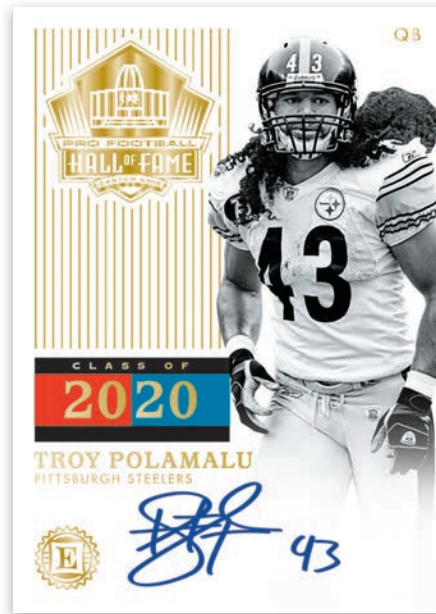

BASE SAPPHIRE

ROOKIE ENDORSEMENTS GOLD

SUPERSCRIBE SIGNATURES DIAMOND

Look for a 100-card base set, which includes all the biggest and brightest names the NFL has to offer, hunt for SP parallels and rare base autographs!

Hunt for on-card autographs cards from all the best young talent the NFL has to offer in Rookie Endorsements.

Superscribe Signatures features on-card autographs of some of the biggest veteran names in the NFL!

**ROOKIE NOTABLE SIGNATURES
SAPPHIRE**

HOF SIGNATURES GOLD

**ROOKIE CAP PATCH AUTOGRAPHS
DIAMOND**

Chase on-card autographs in Rookie Notable Signatures, featuring the top rookies from the 2020 NFL Draft.