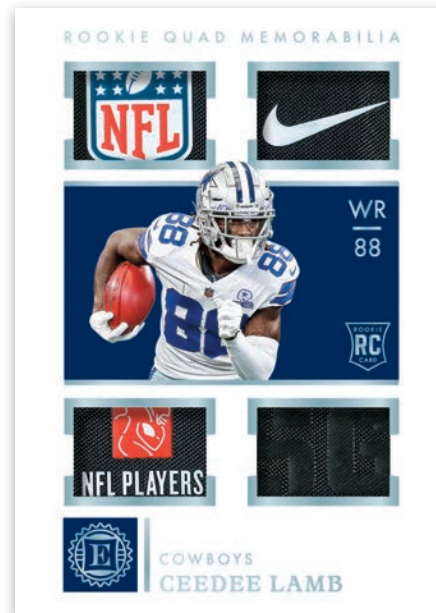

**ROOKIE NOTABLE SIGNATURES
SAPPHIRE**

HOF SIGNATURES GOLD

**ROOKIE CAP PATCH AUTOGRAPHS
DIAMOND**

Chase on-card autographs in Rookie Notable Signatures, featuring the top rookies from the 2020 NFL Draft.

Look for on-card autographs of some of the NFL's most legendary players in HOF Signatures.

Look for the Rookie Cap Patch autographs that showcases the top NFL rookies with on-card autos and unique memorabilia.