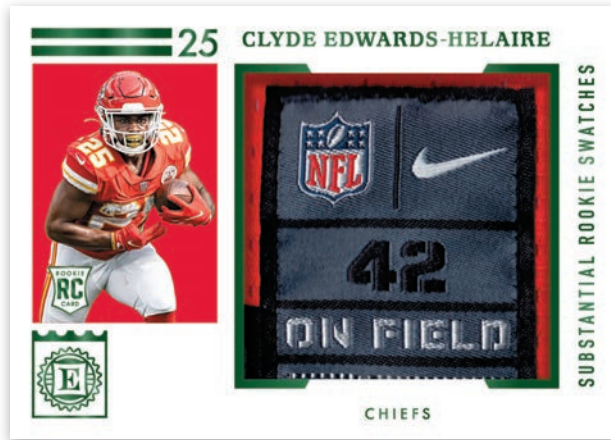

Hunt for on-card autographs cards from all the best young talent the NFL has to offer in Rookie Endorsements.

Superscribe Signatures features on-card autographs of some of the biggest veteran names in the NFL!

**ROOKIE NOTABLE SIGNATURES
SAPPHIRE**

HOF SIGNATURES GOLD

**ROOKIE CAP PATCH AUTOGRAPHS
DIAMOND**

Chase on-card autographs in Rookie Notable Signatures, featuring the top rookies from the 2020 NFL Draft.

Look for on-card autographs of some of the NFL's most legendary players in HOF Signatures.

Look for the Rookie Cap Patch autographs that showcases the top NFL rookies with on-card autos and unique memorabilia.

**SUBSTANTIAL ROOKIE SWATCHES
EMERALD**

**ROOKIES QUAD MEMORABILIA
DIAMOND**

SUBSTANTIAL SWATCHES GOLD

Find oversized memorabilia cards in Substantial Rookie Swatches, look for rare prime versions and ultra-rare 1/1 NFL Shields!