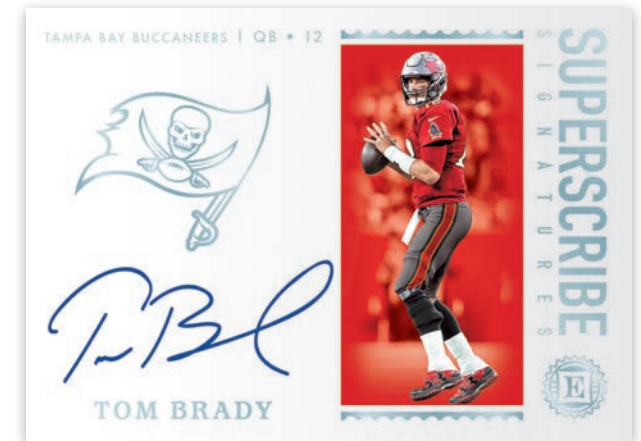

BASE SAPPHIRE

ROOKIE ENDORSEMENTS GOLD

SUPERSCRIBE SIGNATURES DIAMOND

Look for a 100-card base set, which includes all the biggest and brightest names the NFL has to offer, hunt for SP parallels and rare base autographs!

Hunt for on-card autographs cards from all the best young talent the NFL has to offer in Rookie Endorsements.

Superscribe Signatures features on-card autographs of some of the biggest veteran names in the NFL!

**ROOKIE NOTABLE SIGNATURES
SAPPHIRE**

HOF SIGNATURES GOLD

**ROOKIE CAP PATCH AUTOGRAPHS
DIAMOND**

Chase on-card autographs in Rookie Notable Signatures, featuring the top rookies from the 2020 NFL Draft.

Look for on-card autographs of some of the NFL's most legendary players in HOF Signatures.

Look for the Rookie Cap Patch autographs that showcases the top NFL rookies with on-card autos and unique memorabilia.