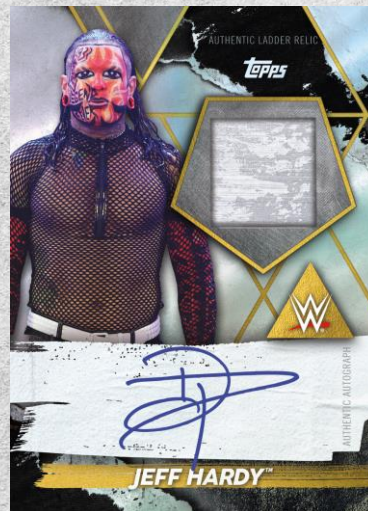

Autographed Ladder Relic