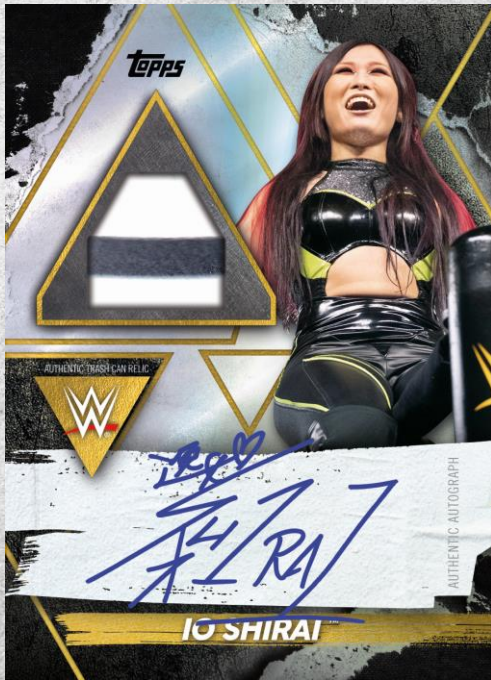

# 2021 WWE® FULLY LOADED

Returning for 2021, the popular Topps WWE Fully Loaded product will again provide new and exciting autographs, and some autograph relics that have never been featured before.

Autograph Trash Can Relic Card

Each box contains a rare, encased autograph or an autograph relic card.

Collect pieces of WWE history with every box!

2021 Topps WWE Fully Loaded will arrive in December 2021.