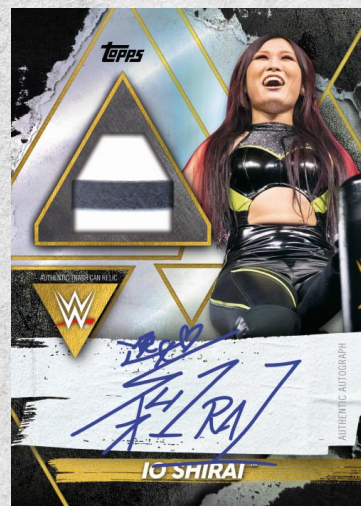

Autographed Trash Can Relic Card