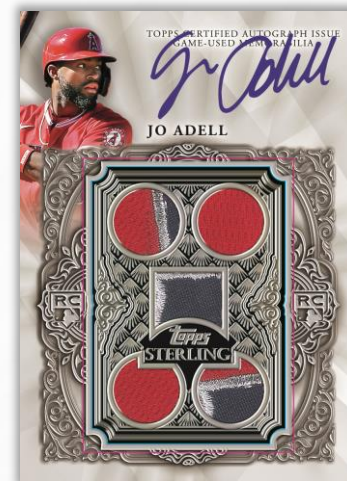

TOPPS
STERLING
2021

NEW! Sterling Debuts – Featuring the elite-level rookies of 2021 on some of their first autographed relic cards. Featuring on-card autographs, two relic pieces, and numbered to 25.

- Blue Parallel – Featuring 3 relic pieces and numbered to 10
- Red Parallel – Featuring 4 relic pieces and numbered to 5
- Silver Parallel – Featuring 5 relic pieces and numbered 1/1

Sterling Seasons – Celebrating notable seasons from the game’s elite. Featuring on-card autographs, two relic pieces, and numbered to 25.

- Blue Parallel – Featuring 3 relic pieces and numbered to 10
- Red Parallel – Featuring 4 relic pieces and numbered to 5
- Silver Parallel – Featuring 5 relic pieces and numbered 1/1

Sterling Strikes – Some of the best pitchers of the past and present are highlighted here. Featuring on-card autographs, two relic pieces, and numbered to 25.

- Blue Parallel – Featuring 3 relic pieces and numbered to 10
- Red Parallel – Featuring 4 relic pieces and numbered to 5
- Silver Parallel – Featuring 5 relic pieces and numbered 1/1

Sterling Swings – The greatest to put bat to ball receive cards worthy of their talents. Featuring on-card autographs, two relic pieces, and numbered to 25.

- Blue Parallel – Featuring 3 relic pieces and numbered to 10
- Red Parallel – Featuring 4 relic pieces and numbered to 5
- Silver Parallel – Featuring 5 relic pieces and numbered 1/1

**Sterling Debuts
Autographed Relic
Card**