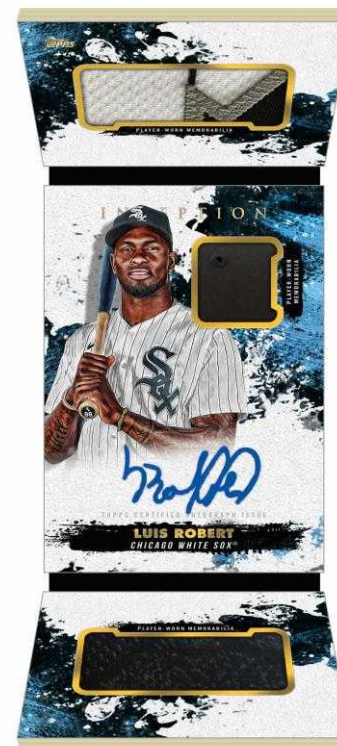

2021 TOPPS INCEPTION BASEBALL

Autograph Relics, continued

NEW! **Gameday Gear Autograph Relic Book Cards** – Featuring pieces of player-worn jersey patches, socks, and ball cap, and a player autograph. Sequentially numbered to 5

- Inception Parallel - #’d 1 of 1

Inception Autograph Laundry Tag Book Cards – Cards will contain a player-worn jersey laundry tag and a player autograph. Sequentially numbered 1 of 1.

Inception Autograph MLB® Silhouetted Batter Logo Patch Book Cards – Showcasing the MLB® logo from a player-worn jersey collar. Sequentially numbered 1 of 1.

Inception Dual Autograph Relic Book Cards – Two players are celebrated together with jumbo patch pieces and player autographs. Sequentially numbered to 3.

- Inception Parallel - #’d 1 of 1

Inception Autograph Game Socks Relic Cards – Showcasing player-worn STANCE MLB® team socks and player autographs. Sequentially numbered to 3

- Inception Parallel - #’d 1 of 1

Gameday Gear Autograph
Relic Book Card