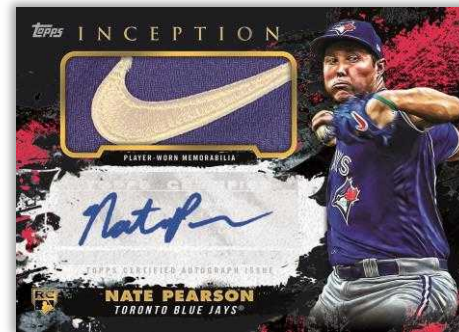

2021 TOPPS INCEPTION BASEBALL

Autograph Relic Cards

Inception Autograph Patch Cards – Featuring player-worn uniform patches and player autographs. Base version is sequentially numbered.

- Green - #’d to 99 or less
- Magenta – #’d to 75 or less
- Red - #’d to 25
- Orange - #’d to 10
- Blue – using uniform buttons, #’d to 6
- Inception – using jersey manufacturer logo, #’d 1 of 1

Inception Autograph Jumbo Patch Cards – Containing jumbo patch pieces and player autographs.

1 Per Case

- Red - #’d to 50
- Orange - #’d to 25
- Blue - #’d to 10
- Inception – using team logo patch, #’d 1 of 1

Inception Autographed Jumbo Hat Patch Cards – Cards will feature 3 different jumbo patch pieces from player-worn ball caps.

- Team Logo - #’d to 5
- New Era Logo - #’d to 5
- MLB® Logo - #’d to 5

Inception Autograph Team Logo Patch Book Cards – Oversized jumbo player-worn patch pieces of team logos and player autographs. Sequentially numbered to 2.

Inception Autograph Letters Book Cards – Oversized jumbo player-worn patch pieces from jersey nameplates and player autographs. Sequentially numbered to 2.

Autograph Patch Card