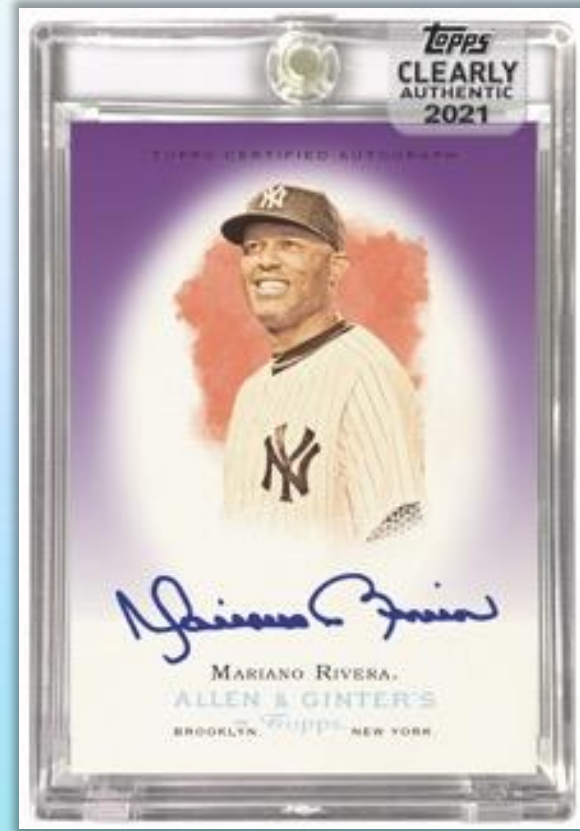

TOPPS 2021 CLEARLY AUTHENTIC BASEBALL

Clearly Authentic Autographs

NEW! Clearly Authentic 1954 Reimagining Autographs

Utilizing the historic 1954 Topps Baseball design to honor active and retired greats on clear cards.

Sequentially numbered to 199 or less.

Sepia Parallel: #’d 1 of 1

NEW! Clearly Authentic 2006 Allen & Ginter Autographs

The most collectible players featured on the inaugural design from 2006 Topps Allen & Ginter!

Sequentially numbered to 199 or less.

Parallels

Blue: #’d to 25

Purple: #’d to 10

Orange: #’d to 5

Gold: #’d 1 of 1

2006 Allen & Ginter Autograph
Purple Parallel Card

IN STORES JULY 2021

Solicitation subject to change. Final odds/players subject to actual production runs.

© & © 2021 THE TOPPS COMPANY, INC. ALL RIGHTS RESERVED. TOPPS IS A REGISTERED TRADEMARK OF THE TOPPS COMPANY, INC. Major League Baseball trademarks and copyrights are used with permission of Major League Baseball. Visit MLB.com. OFFICIALLY LICENSED PRODUCT OF MLB. Officially Licensed Product of MLB Players, Inc. Visit MLBPLAYERS.COM, the Players Choice on the web. Topps does not, in any manner, make any representations as to whether its cards will attain any future value. NO PURCHASE NECESSARY. For a chance to get an autographed/relic insert card, see pack for details. Topps has authorized only the packaging and distribution of sequentially numbered cards stated on the card, but cannot guarantee that counterfeit or unauthorized cards will not exist. Although these players have agreed to provide these cards to Topps, we cannot guarantee that all autographs and/or relics will be received in time for inclusion in this product. In the event of unavailability, Topps reserves the right to substitute an alternative autograph and/or relic card.