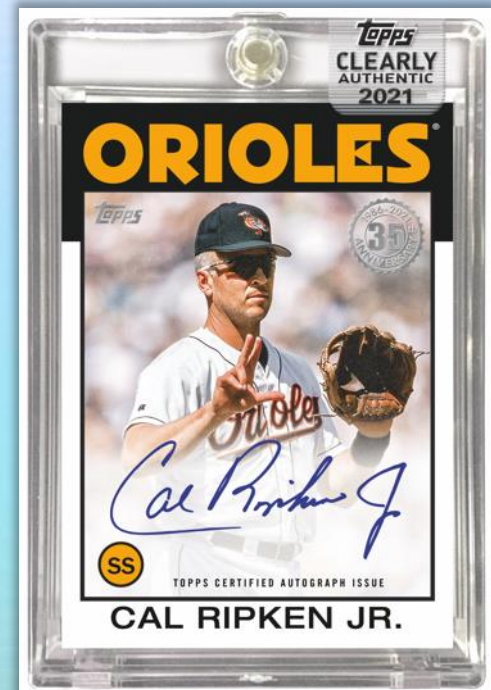

TOPPS 2021 CLEARLY AUTHENTIC BASEBALL

Topps Clearly Authentic Baseball showcases the 2021 Topps base card design, as well as an assortment of all-time classic Topps designs on clear, acetate trading cards.

Each autograph is signed directly on-card by the game's best, and encased. Featuring today's stars, breakout rookies and legends, Clearly Authentic delivers a variety of collector showpieces.

IN STORES JULY 2021

2006 Allen & Ginter Autograph Card

Clearly Authentic Autograph
Orange Parallel Card

1986 Topps Baseball Autograph Card

TOPPS 2021 CLEARLY AUTHENTIC BASEBALL

Clearly Authentic Autographs

Featuring rookies on the 2021 Topps Baseball base card designs on acetate technology.