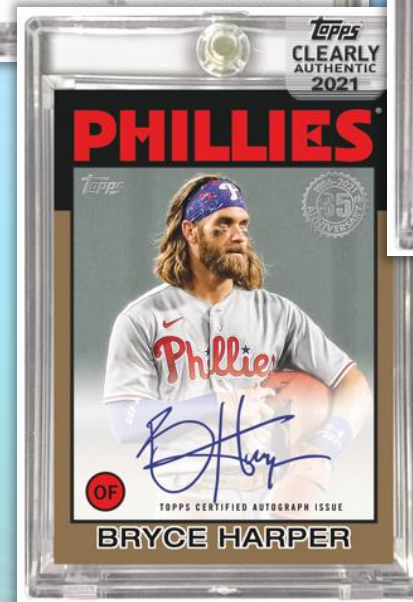

Parallels

Black and White: #’d to 70
Sepia: #’d 1 of 1

70 Years of Topps Baseball Autograph
Black and White Parallel Card

Clearly Authentic
Autograph Card

1986 Topps Baseball Autograph
Gold Parallel Card

TOPPS 2021 CLEARLY AUTHENTIC BASEBALL

Clearly Authentic Autographs

NEW! Clearly Authentic 1954 Reimagining Autographs

Utilizing the historic 1954 Topps Baseball design to honor active and retired greats on clear cards.

Sequentially numbered to 199 or less.