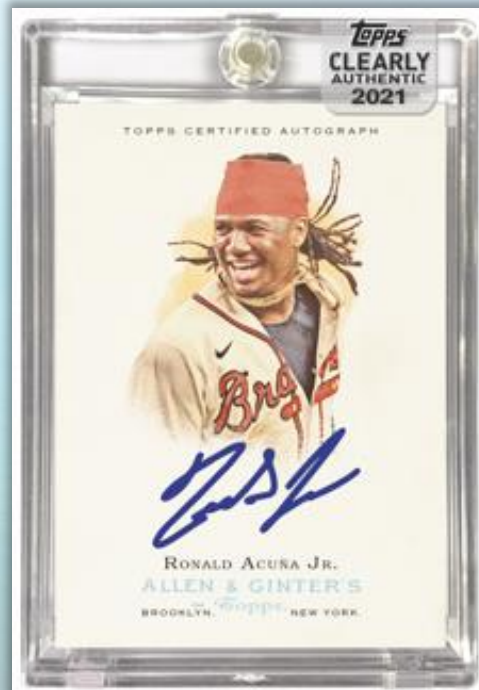

TOPPS 2021 CLEARLY AUTHENTIC BASEBALL

Topps Clearly Authentic Baseball showcases the 2021 Topps base card design, as well as an assortment of all-time classic Topps designs on clear, acetate trading cards.

2006 Allen & Ginter Autograph Card

Clearly Authentic Autograph
Orange Parallel Card

1986 Topps Baseball Autograph Card

TOPPS 2021 CLEARLY AUTHENTIC BASEBALL

Clearly Authentic Autographs

Featuring rookies on the 2021 Topps Baseball base card designs on acetate technology.

Parallels

Green: #’d to 99 Purple: #’d to 10
Black: #’d to 75 Orange: #’d to 5
Red: #’d to 50 Gold: #’d 1 of 1
Blue: #’d to 25

NEW! Clearly Authentic 1986 Topps Baseball Autographs

Current and legendary ball players are shown on the classic 1986 Topps design, all on acetate technology.