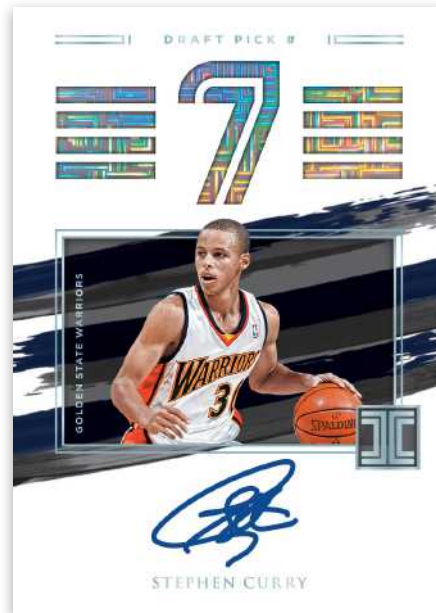

IMPECCABLE DRAFT PICK AUTOGRAPHS