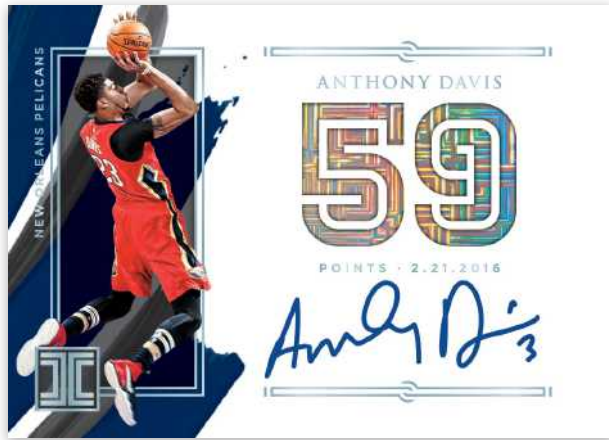

All information is accurate at the time of posting – content is subject to change. Card images are solely for the purpose of design display. Actual images used on cards to be determined.

**ELEGANCE ROOKIE JERSEY  
AUTOGRAPHS HOLO SILVER**

**ELEGANCE ROOKIE JERSEY  
AUTOGRAPHS PLATINUM**

**ELEGANCE ROOKIE JERSEY  
AUTOGRAPHS HOLO GOLD**

Elegance Rookie Jersey Autographs are back, including the One-of-a-Kind Platinum Parallel!  
Find RPAs of the top rookies from the 2020 NBA Draft featuring on-card autographs!