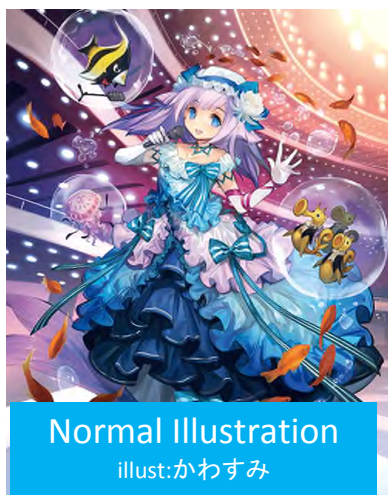

【Product Information】

	VGE-G-TD14	English Edition Cardfight!! Vanguard G Trial Deck		
	Debut of the Divas			
 <p>DEBUT OF THE DIVAS</p> <p>Cardfight!! Vanguard G Trial Deck Vol. 14</p>				
※This product will be available at our Grand Festival as a pre-sale product on July 1st and 2nd, 2017. ※The main release for this product will include special PR card(s). (not available for pre-sale product)				
<p>It's the debut of the first «Bermuda Triangle» Trial Deck with lots of new mermaid idols!</p> <p>The arrival of a new theme means you can further upgrade this trial deck with the [Prismatic Divas] Clan Booster released on the same day!</p> <p>The trial deck includes many exclusive cards that are necessary for forming a deck as well!</p> <p>An SP card with a different illustration is included randomly too!</p>				
Product Detail	<p style="text-align: center; font-size: small;">1 pre-constructed trial deck contains 54 cards (50 card deck + 4 G unit cards)/1 display contains 6 decks 19 types of cards (19 new cards + no reissue cards, inclusive of 4 holo cards) First guide, playmat and "Bermuda Triangle" clan card are included.</p>			
Product	Barcode	Retail price	Quantity	Order
VGE-G-TD14 Debut of the Divas	8885009403753		6 decks in 1 display 8 displays in 1 carton	
July 21 (Friday) 2017 on sale				
Preorder ends May 16th 2017				

Featuring the new "Chouchou" theme!

You can construct a "Chouchou" deck solely with this product and the [Prismatic Divas] Clan Booster released on the same day!

It can be constructed even without the older «Bermuda Triangle» cards!

illustr:叶之明/アカバネ

There may be an SP card with a swimwear illustration♥

Normal Illustration

illustr:かわすみ

An SP card with a different illustration is included at random!

SP illustration

SP Illustration

illustr:かわすみ