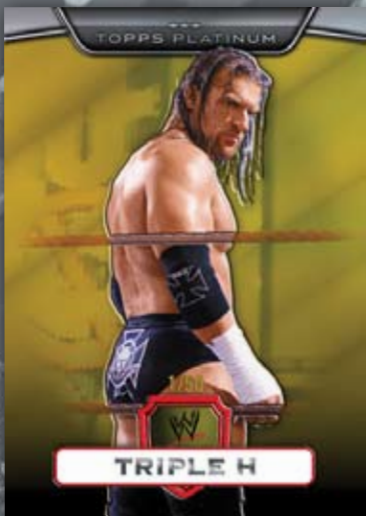

Gold Parallel Card