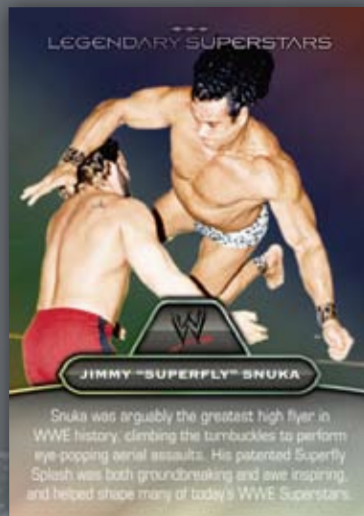

Legendary Superstars Card