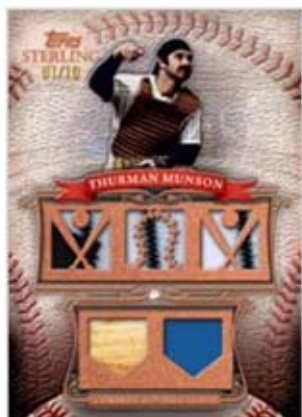

2010

Topps Sterling
THEME PACKS
with 2 Hits Per Pack!

2010 TOPPS STERLING BASEBALL

Topps Sterling Baseball returns for 2010 with All-New Touched By Greatness On-Card Autograph Cards featuring the biggest names in Baseball's past, present, and future, including Stephen Strasburg, as well as all the stunning and unique book, multi-relic, and autographed relic cards that collectors have come to expect!

*Career Chronicles
4-Piece Autograph Relic*

Career Chronicles 3-Piece Relics

Sterling Jumbo Swatch Autograph

White Framed Parallel

Leather Framed Parallel

Sterling Jumbo Swatch

Legendary Leather 5-Piece Autograph Relic

8-Piece Sterling Postseason Relic

Sterling Cut Signature

*Sterling Pairs
Cut Signatures*

*Sterling Stats
6-Piece Autograph Relic*

*Legendary Leather 3-Piece
Autograph Relic*

Sterling Pairs

*Bat Barrel
Name Plate Autograph*

Touched by Greatness On-Card Autograph

Legendary Leather 4-Piece Relic

Legendary Leather 5-Piece Relic

Sterling Stats 6-Piece Relic

TOPPS
STERLING

*Every 10-Box Case
Contains:*

5 AUTOGRAPHED CARDS

numbered to 10 or less