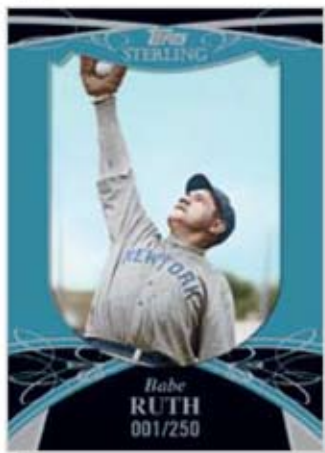

MYSTERY PACKS

One numbered framed base parallel card

OR

One Cut Signature card per 10-count case

6-Piece
Sterling Pairs Autograph

Sterling Base Card

Career Chronicles
5-Piece Relics

Bat Knob
Relic Card