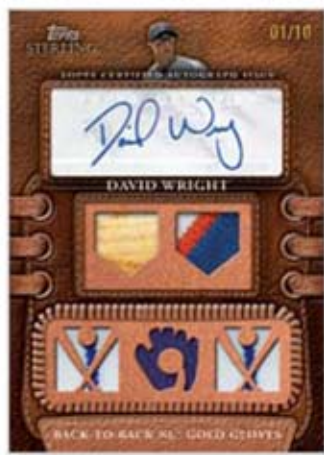

EACH 2010 STERLING BOX CONTAINS:

One Theme Pack

AND

One Mystery Pack

TWO HITS PER STERLING BOX

FIVE PREMIUM CARDS OF MULTIPLE PLAYERS

ONE RELIC CARD *numbered to 25*

ONE AUTOGRAPHED RELIC OR RELIC CARD *numbered to 10 or less*

*Career Chronicles
4-Piece Autograph Relic*

Career Chronicles 3-Piece Relics

Sterling Jumbo Swatch Autograph

White Framed Parallel

Leather Framed Parallel

Sterling Jumbo Swatch

Legendary Leather 5-Piece Autograph Relic

8-Piece Sterling Postseason Relic

Sterling Cut Signature

*Sterling Pairs
Cut Signatures*

*Sterling Stats
6-Piece Autograph Relic*

*Legendary Leather 3-Piece
Autograph Relic*

Sterling Pairs

*Bat Barrel
Name Plate Autograph*