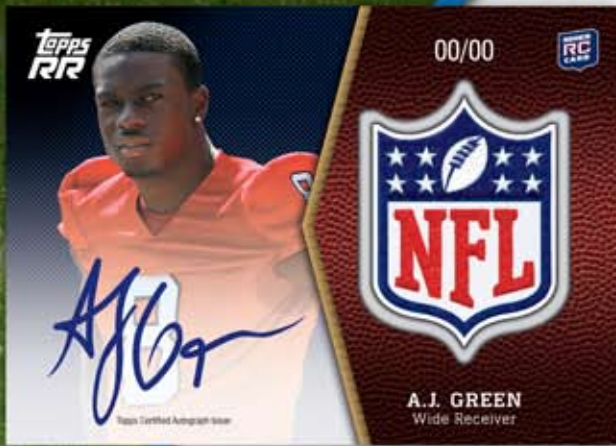

- JUMBO Autograph Patch - One of One!
- JUMBO Autograph Relic - Numbered to 5.
- Autograph Patch - Numbered to 10

AUTOGRAPH CARDS

AT LEAST 2 AUTOGRAPH/AUTOGRAPH RELIC CARDS PER HOBBY BOX!

ON-CARD ROOKIE AUTOGRAPH CARDS **HOBBY EXCLUSIVE!**

2011 NFL DRAFT ROOKIE AUTOGRAPHS - Forty top draft picks personally sign these numbered cards. Available in a Red Ink parallel version numbered to 5.

NFL SHIELD ROOKIE AUTOGRAPHS - Forty rookies appear with their on-card signatures on numbered cards. Available in a Red Ink parallel version numbered to 5.

ROOKIE AUTOGRAPHS - 75 NFL draftees appear with a signature. Available in a Red Ink parallel version numbered to 15. **HOBBY EXCLUSIVE!**

TRIPLE AUTOGRAPHS - Ten cards featuring 3 players (Draft Pick/Veteran or Draft Pick/Draft Pickcombos) and 3 autographs on each card, and numbered to 25. Available in a Gold parallel version numbered to 5. **HOBBY EXCLUSIVE!**

DUAL AUTOGRAPHS - Two players (Draft Pick/DraftPick or Draft Pick/Veteran combos) and 2 autographs on each of these 15 cards numbered to 25. Available in a Gold parallel version numbered to 5. **HOBBY EXCLUSIVE!**

FRESHMAN IMPRESSIONS AUTOGRAPHS - Second-year pros with their moniker on numbered cards.

PLAYMAKER AUTOGRAPHS - 30 outstanding veterans and their autograph on cards numbered to 20.

NFL Shield Rookie Patch Autograph Card