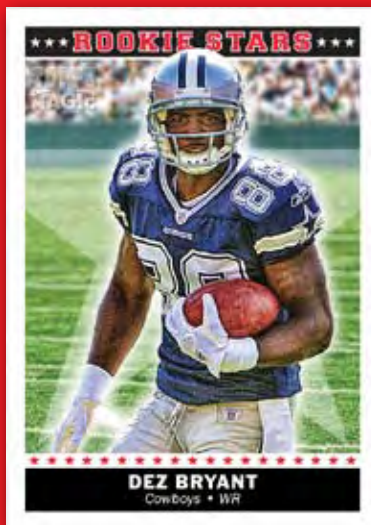

NEW! INSERT CARDS - 12 PER BOX

Rookie Stars: Twenty outstanding 2010 Rookies.

Magical Moments: The top twenty NFL personalities and events from the 2010 season.

History's Best: The game's foremost stars both present and past.

NEW! BASE CARDS - 7 PER PACK

200 Rookies, Veterans, and Legends and 50 short printed subjects **POSE IN THEIR NFL UNIFORMS** on 2-1/2" x 3-1/2" 24 pt. card stock.

MINI PARALLEL CARDS - 1 PER PACK

The entire base set paralleled in the Magic original-sized 2.075" x 2.905" format:

NEW! Pigskin: Numbered to 50
**Black Bordered
Base Card**

Rookie Stars Insert Card