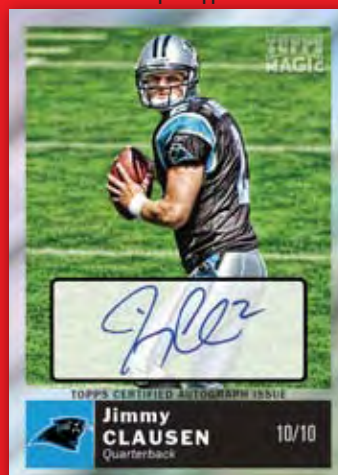

NEW! STAMP CARDS

Gridiron Stamp of Approval: Each of these 50 stars are displayed along with an actual football-themed U.S. Postage stamp, embedded into a mini card, and numbered to 10.

Historical Stamp of Approval: Fifty American greats paired with a corresponding, authentic U.S. Postage stamp, also embedded into a mini card, and numbered to 25.

NEW! RELIC CARDS - HOBBY EXCLUSIVE!

Magic Relics: Highlighting 60 players from the base set with a relic swatch and numbered to 25.

Gridiron Stamp of Approval Card

Magic Autograph Rookie Chrome Refractor Card