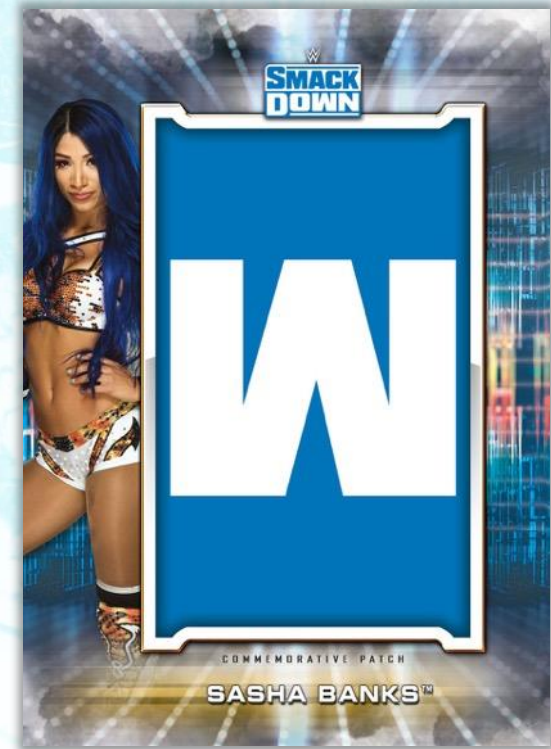

2020 TOPPS

RAW VS. SMACKDOWN

RELIC CARDS

Shirt Relic – featuring Superstar-worn shirt swatches!

Mat Relic – swatches from actual WWE mats from *Survivor Series 2019!*

Relic Parallels include:

Green Parallel – numbered to 99 (Mat Relics Only)

Blue Parallel – numbered to 50

Silver Parallel – numbered to 25

Gold Parallel – numbered to 10

Red Parallel – numbered to 1

Autograph Parallel – numbered to 10

Autograph Red Parallel – numbered to 1

Letter Patch Cards

A fun, collectible relic that features letters made of commemorative patches. Collect all the letters to spell out “Raw” and “SmackDown.” Three different Superstars from the respective brands will be featured on each letter. Collect them all!

LETTER PATCH CARD

Solicitation subject to change. Final odds/Superstars subject to actual production runs.

© & © 2020 THE TOPPS COMPANY, INC. ALL RIGHTS RESERVED. TOPPS IS A REGISTERED TRADEMARK OF THE TOPPS COMPANY, INC. Topps does not, in any manner, make any representations as to whether its cards will attain any future value. NO PURCHASE NECESSARY. For a chance to get an autographed/relic insert card, see pack for details. Topps has authorized only the packaging and distribution of sequentially numbered cards stated on the card but cannot guarantee that counterfeit or unauthorized cards will not exist. Although these Superstars have agreed to provide these cards to Topps, we cannot guarantee that all autographs and/or relics will be received in time for inclusion in this product. In the event of unavailability, Topps reserves the right to substitute an alternative and/or relic card. All WWE programming, talent names, images, likenesses, slogans, logos and copyrights are the exclusive property of WWE and its subsidiaries. All other trademarks, logos and copyrights are the property of their respective owners. © 2020 WWE. All Rights Reserved.