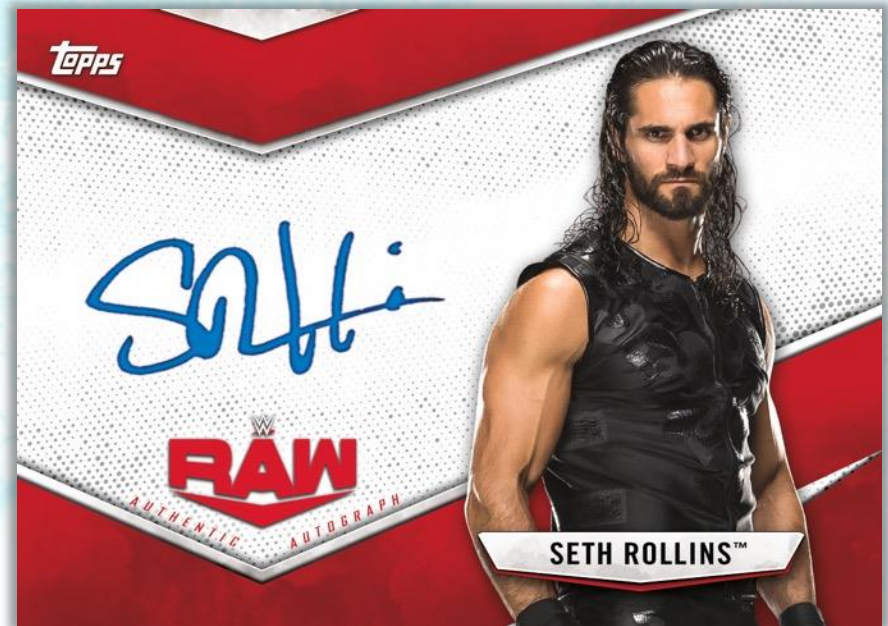

2020 TOPPS

RAW VS. SMACKDOWN

AUTOGRAPH CARDS

Topps WWE® *Raw*® vs. *SmackDown* features 2 hits per box with 1 autograph guaranteed!
Collect autograph variations of the base cards and inserts!

Raw Base Autograph Variation

SmackDown Base Autograph Variation

Autograph Parallels include:

- Blue Parallel – numbered to 50
- Silver Parallel – numbered to 25
- Gold Parallel – numbered to 10
- Red Parallel – numbered to 1
- Printing Plates Parallel – numbered to 1, 4 colors

Rivalries Dual Autographs

Triple Autographs

Dual and Triple Autograph Parallels include:

- Gold Parallel – numbered to 10
- Red Parallel – numbered to 1

RAW AUTOGRAPH CARD - RED PARALLEL

TOPPS