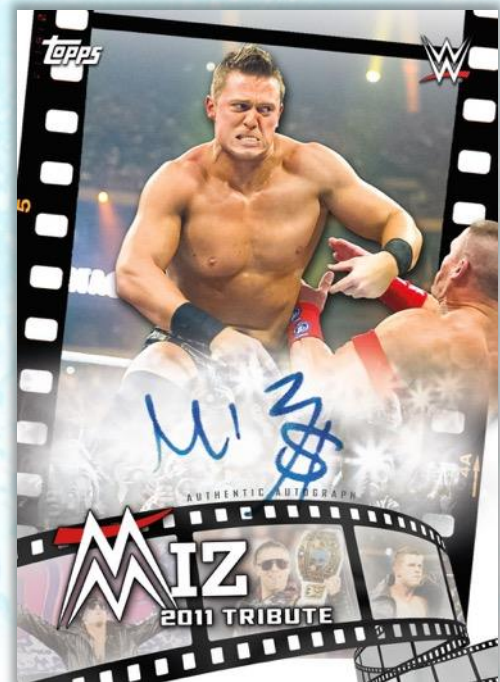

2020 TOPPS

RAW VS. SMACKDOWN

Topps is proud to present to its newest release, *WWE Raw vs. SmackDown*. Celebrating the flagship shows of WWE, *Topps WWE Raw vs. SmackDown* features the most popular Superstars from the WWE roster!

RAW ROSTER CARD

LETTER PATCH CARD

THE MIZ TRIBUTE AUTOGRAPH CARD

Look for 100 base cards & multiple insert sets to collect.

2 Hits including 1 Autograph per Hobby Box!

AVAILABLE AUGUST 2020!

2020 TOPPS

RAW VS. SMACKDOWN

BASE CARDS

100 Base cards featuring Superstars from *Raw* and *SmackDown*, featuring unique designs for both brands!

Base Card parallels include:

Foilboard (1:2 packs)

Green – numbered to 99

Silver – numbered to 25

A fun, collectible relic that features letters made of commemorative patches. Collect all the letters to spell out “Raw” and “SmackDown.” Three different Superstars from the respective brands will be featured on each letter. Collect them all!