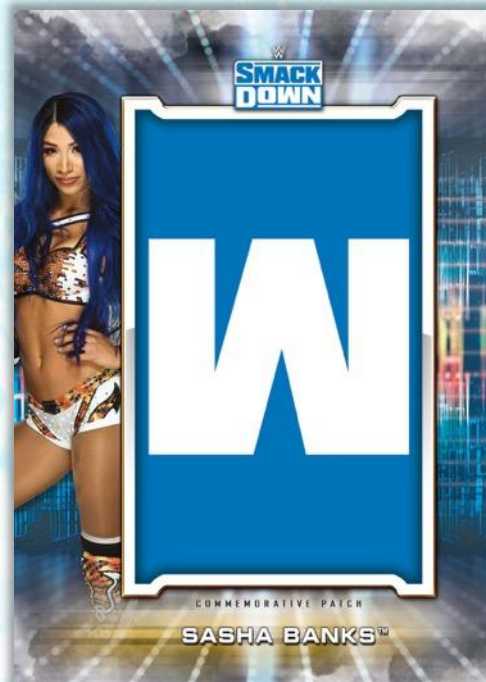

2020 TOPPS

RAW VS. SMACKDOWN

Topps is proud to present to its newest release, *WWE Raw vs. SmackDown*. Celebrating the flagship shows of WWE, *Topps WWE Raw vs. SmackDown* features the most popular Superstars from the WWE roster!

RAW ROSTER CARD

LETTER PATCH CARD

THE MIZ TRIBUTE AUTOGRAPH CARD

Look for 100 base cards & multiple insert sets to collect.

2 Hits including 1 Autograph per Hobby Box!

AVAILABLE AUGUST 2020!

2020 TOPPS

RAW VS. SMACKDOWN

BASE CARDS

100 Base cards featuring Superstars from *Raw* and *SmackDown*, featuring unique designs for both brands!

Base Card parallels include:

Foilboard (1:2 packs)

Green – numbered to 99

Silver – numbered to 25

Gold – numbered to 10

Red – numbered to 1

Printing Plates – numbered to 1, 4 colors

SMACKDOWN ROSTER CARD

SMACKDOWN MATCHES CARD

The Topps logo, featuring the word "TOPPS" in a stylized, italicized font with a white outline and a blue shadow.