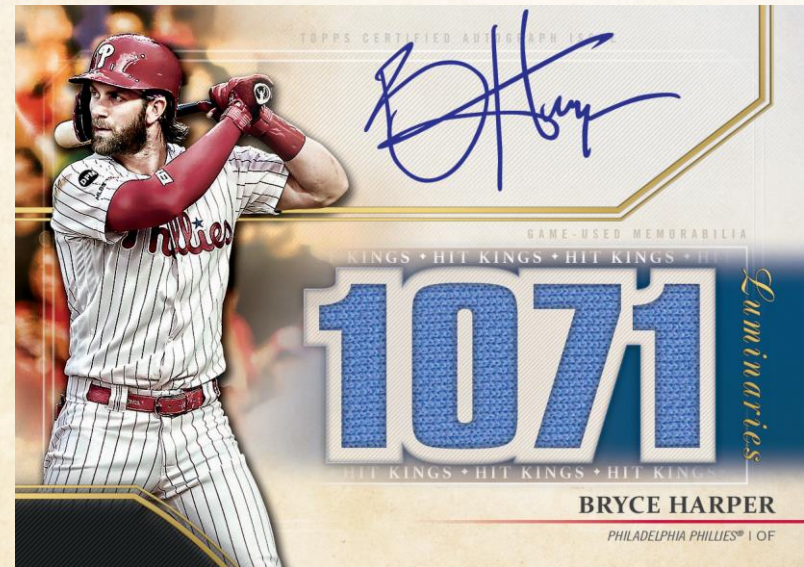

2020 TOPPS *Luminaries*

AUTOGRAPH RELIC CARDS

Home Run Kings Autograph Relics – On-card autographs with game-used memorabilia pieces, numbered to 15

- Blue Parallel #’d to 5
- Black Parallel #’d 1/1

Home Run Kings Autograph Patches - On-card autographs with game-used uniform patch pieces, numbered to 15

- Black Parallel #’d 1/1

Home Run Kings Dual Autograph Patch Cards – Numbered 1 of 1

Home Run Kings Triple Autograph Patch Cards – Numbered 1 of 1

Hit Kings Autograph Relics - On-card autographs with game-used memorabilia pieces, numbered to 15

- Blue Parallel #’d to 5
- Black Parallel #’d 1/1

Hit Kings Autograph Patches - On-card autographs with game-used uniform patch pieces, numbered to 15

- Black Parallel #’d 1/1

Hit Kings Dual Autograph Patch Cards – Numbered 1 of 1

Hit Kings Autograph Relic Card – Blue Parallel