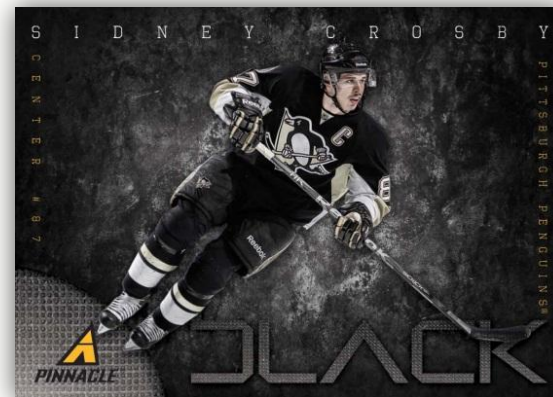

Pinnacle Black

1 insert -- the dynamic one-per-case insert that every collector will covet