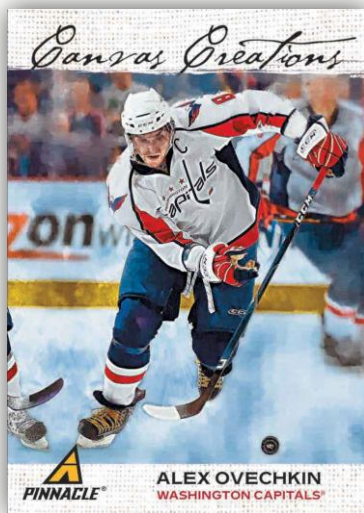

Also look for:

NEW!
NEW!

- 6 Team Pinnacle and 6 Canvas Creations inserts
- 3 prime memorabilia cards
- 2 Pinnacle Revolution inserts -- *street art comes to hockey!*
- 3 Pinnacle Captains inserts -- *a vintage classic re-imagined for today's collectors!*

All information is accurate at the time of posting – content is subject to change. Card images are solely for the purpose of design display. Actual images used on cards to be determined. © 2010 Panini America, Inc. Printed in the USA.