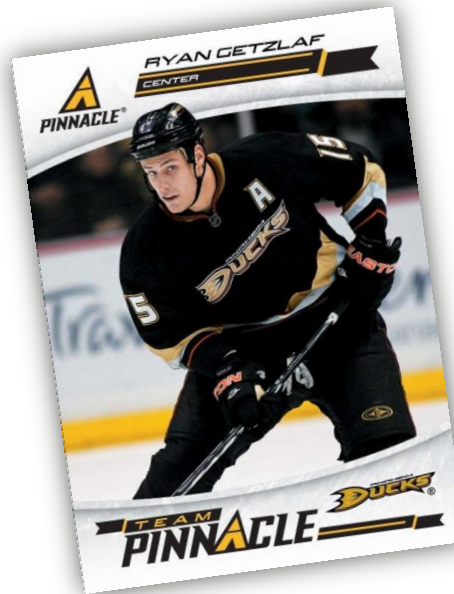

HIGHLIGHTS

- 4 Short printed Ice Breakers rookie autographs, with one being a short print!
- 1 Home Game Signatures
- 1 Tough Times hard-signed card
- 1 Fans of the Game autograph (Alyssa Milano, Jamie Pressley, the Hanson Brothers and more!)
- 2 Private Signings hard-signed autographs, including Sidney Crosby, and many more!

Pinnacle is loaded with autographs!

Team Pinnacle-Front