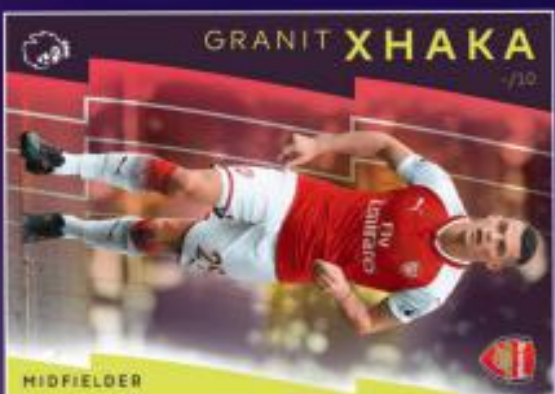

**RED BASE
PARALLEL CARDS**

Sequentially
numbered to 10.