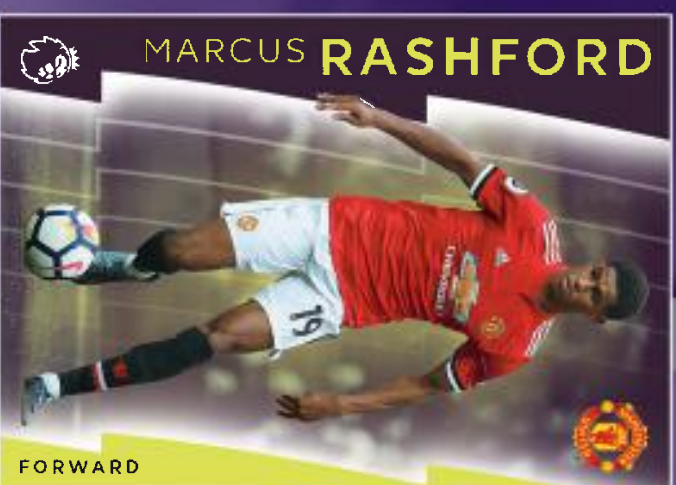

BASE CARDS

There are 100 base cards to collect in the Topps® Premier League Platinum 2018 collection, including including five players from all 20 Premier League clubs. All 100 cards are designed on stunning foil and feature in-depth biographies of the superstars.