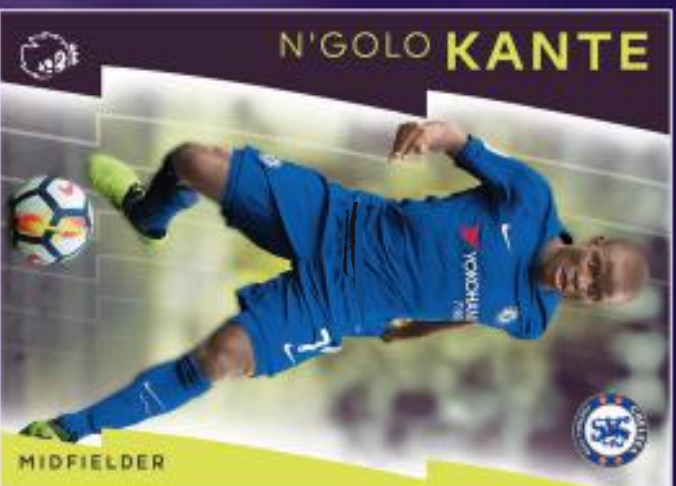

## BASE CARDS

There are 100 base cards to collect in the Topps® Premier League Platinum 2018 collection, including including five players from all 20 Premier League clubs. All 100 cards are designed on stunning foil and feature in-depth biographies of the superstars.