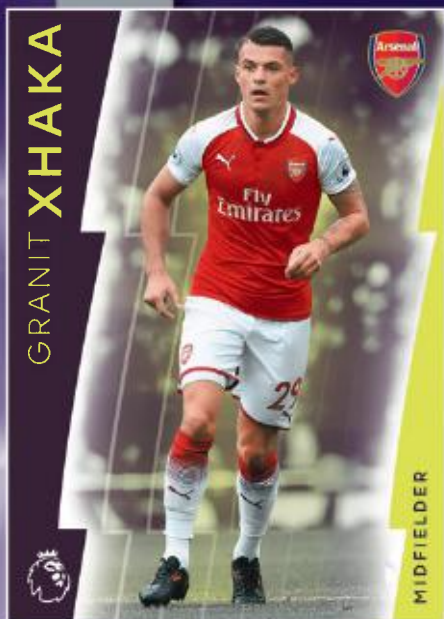

# Platinum

Topps are proud to announce the release of elite hobby card series, Topps® Premier League Platinum 2018. This sensational new collection features all the greatest stars from the Premier League on stunning foil cards, including desirable autographs and memorabilia.