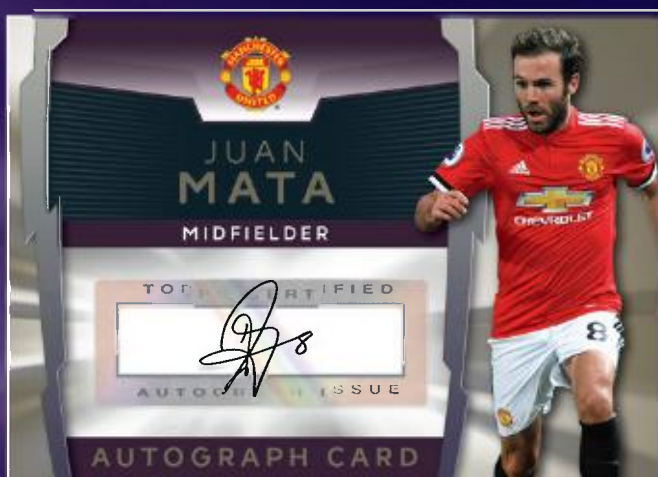

## SPECIAL INSERT CARDS

Sensational insert cards, featuring the Premier League's elite superstars.

40 GLOBAL STARS  
INSERT CARDS

Featuring 2 international  
players per team. 1:4 packs

20 NEW SIGNING  
INSERT CARDS

Featuring a summer signing  
from all 20 clubs. 1:4 packs

20 ICONS  
INSERT CARDS

Featuring the star player from  
all 20 PL teams. 1:6 packs

Parallel variations  
for these Special  
Insert cards will  
include, but are  
not limited to:

## MEMORABILIA CARDS

Each Mini-box includes an authentic autograph card from some of the Premier League's biggest stars including Gylfi Sigurdsson, Aaron Ramsey, Harry Kane, Kyle Walker, Riyad Mahrez, Olivier Giroud, Juan Mata, Eden Hazard and Eric Cantona.