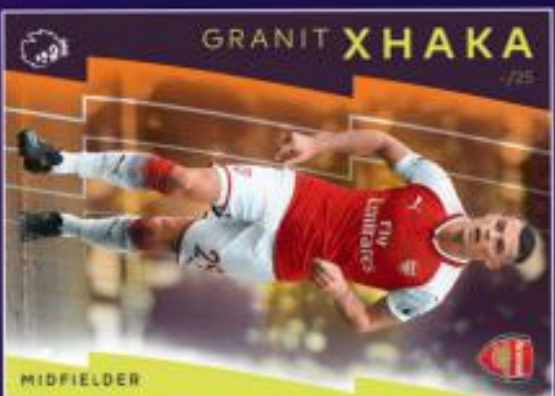

**ORANGE BASE
PARALLEL CARDS**

Sequentially
numbered to 25.