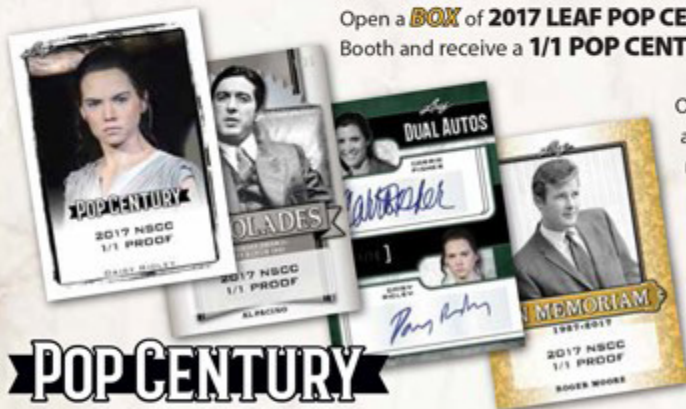

PROGRAM 3: 2017 LEAF POP CENTURY

Open a **BOX** of **2017 LEAF POP CENTURY** at the Leaf Trading Cards Booth and receive a **1/1 POP CENTURY BLANK BACK CARD!**

Open a **CASE** of **2017 LEAF POP CENTURY** and receive **(6) 1/1 BLANK BACK CARDS** and a random **1/1 POP CENTURY SIGNATURE CARD** featuring the likes of **Carrie Fisher, Daisy Ridley, Al Pacino** and many more!