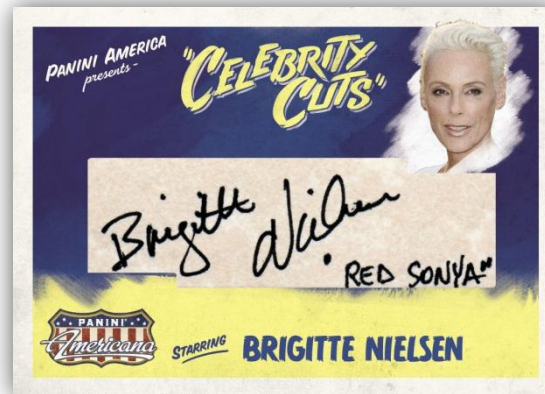

PANINI®

Americana

*Celebrity Trading
Cards*

JAMES DEAN

PANINI

HOBBY CONFIGURATION

5 Cards, 4 Packs, 10 Boxes

Release Date: June 01, 2011

SRP:
\$25.00
per Pack

Box Break

- 4 Memorabilia / Autographs (at least one autograph)
- 1 Parallel
- 1 Screen Gems
- 1 Matinee Legends
- 1 Prime Time Stars

PANINI

All information is accurate at the time of posting – content is subject to change. Card images are solely for the purpose of design display. Actual images used on cards to be determined. © 2011 Panini America, Inc. Printed in the USA.

Case Hit

Find six or more of the following per case; ReCollection Collection, Co-Star Signatures, Casting Call Triple Signatures, Casting Call Quad Signatures, Celebrity Cuts, Celebrity Cuts Combos, Director's Cuts, autographs of Pamela Anderson, Linda Hamilton, Justin Bieber, Linda Evans, Selma Blair, George Kennedy, Jane Russell, Leslie Nielsen, James Caan and/or memorabilia cards of James Dean, Bettie Page, John Wayne, Charlie Chaplin and Marilyn Monroe