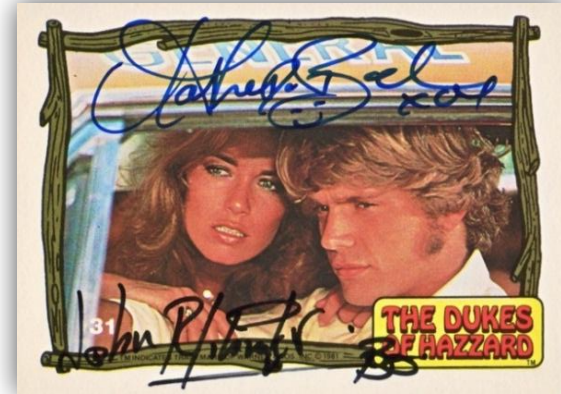

SRP:
\$25.00
per Pack

Box Break

- 4 Memorabilia / Autographs (at least one autograph)
- 1 Parallel
- 1 Screen Gems
- 1 Matinee Legends
- 1 Prime Time Stars

PANINI

All information is accurate at the time of posting – content is subject to change. Card images are solely for the purpose of design display. Actual images used on cards to be determined. © 2011 Panini America, Inc. Printed in the USA.

Case Hit

Find six or more of the following per case; ReCollection Collection, Co-Star Signatures, Casting Call Triple Signatures, Casting Call Quad Signatures, Celebrity Cuts, Celebrity Cuts Combos, Director's Cuts, autographs of Pamela Anderson, Linda Hamilton, Justin Bieber, Linda Evans, Selma Blair, George Kennedy, Jane Russell, Leslie Nielsen, James Caan and/or memorabilia cards of James Dean, Bettie Page, John Wayne, Charlie Chaplin and Marilyn Monroe