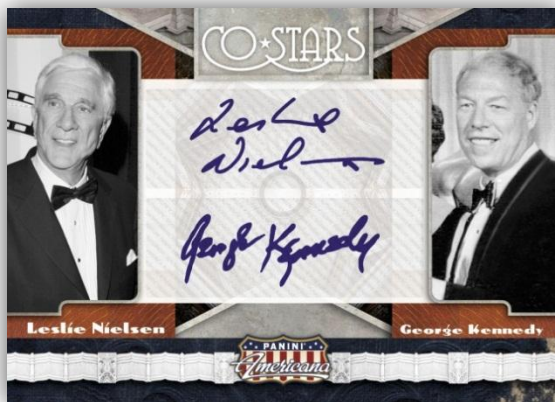

PANINI®

Americana

*Celebrity Trading
Cards*

JAMES DEAN

PANINI

HOBBY CONFIGURATION

5 Cards, 4 Packs, 10 Boxes

Release Date: June 01, 2011

SRP:
\$25.00
per Pack

Box Break

- 4 Memorabilia / Autographs (at least one autograph)
- 1 Parallel
- 1 Screen Gems
- 1 Matinee Legends
- 1 Prime Time Stars

PANINI

All information is accurate at the time of posting – content is subject to change. Card images are solely for the purpose of design display. Actual images used on cards to be determined. © 2011 Panini America, Inc. Printed in the USA.

Case Hit

Find six or more of the following per case; ReCollection Collection, Co-Star Signatures, Casting Call Triple Signatures, Casting Call Quad Signatures, Celebrity Cuts, Celebrity Cuts Combos, Director's Cuts, autographs of Pamela Anderson, Linda Hamilton, Justin Bieber, Linda Evans, Selma Blair, George Kennedy, Jane Russell, Leslie Nielsen, James Caan and/or memorabilia cards of James Dean, Bettie Page, John Wayne, Charlie Chaplin and Marilyn Monroe