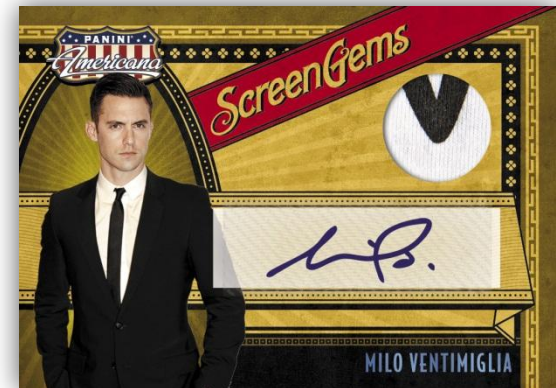

PANINI®

Americana

*Celebrity Trading
Cards*

JAMES DEAN

PANINI

HOBBY CONFIGURATION

5 Cards, 4 Packs, 10 Boxes

Release Date: June 01, 2011

SRP:
\$25.00
per Pack

Box Break

- 4 Memorabilia / Autographs (at least one autograph)
- 1 Parallel
- 1 Screen Gems
- 1 Matinee Legends
- 1 Prime Time Stars

PANINI

All information is accurate at the time of posting – content is subject to change. Card images are solely for the purpose of design display. Actual images used on cards to be determined. © 2011 Panini America, Inc. Printed in the USA.

Case Hit

Find six or more of the following per case; ReCollection Collection, Co-Star Signatures, Casting Call Triple Signatures, Casting Call Quad Signatures, Celebrity Cuts, Celebrity Cuts Combos, Director's Cuts, autographs of Pamela Anderson, Linda Hamilton, Justin Bieber, Linda Evans, Selma Blair, George Kennedy, Jane Russell, Leslie Nielsen, James Caan and/or memorabilia cards of James Dean, Bettie Page, John Wayne, Charlie Chaplin and Marilyn Monroe