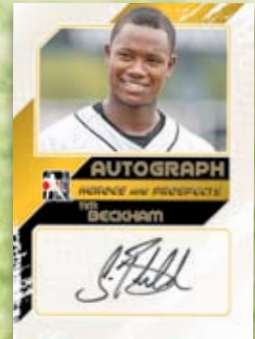

2011 HEROES AND PROSPECTS

Baseball "Hits"

S E R I E S O N E

5 "Hits" PER BOX

Series One Prospect Checklist:

| | | | | |
|-----------------|-----------------|-------------------|--------------------|-------------------|
| Drew Pomeranz | Dellin Betances | Tim Beckham | Francisco Peguero | Will Middlebrooks |
| Anthony Ranaudo | Jameson Taillon | Tyler Matzek | Gary Sanchez | Zack Cox |
| Christian Colon | Bryce Brentz | Yonder Alonso | Graham Stoneburner | Jesse Biddle |
| Jarrett Parker | Chris Sale | Kolbrin Vitek | Kyle Drabek | Matt Moore |
| Wil Myers | Devin Mesoraco | Adrian Salcedo | Martin Perez | Max Kepler |
| Brett Jackson | Ethan Martin | Bobby Borcherling | Paul Goldschmidt | Sean Coyle |
| Thomas Neal | Hunter Morris | Chris Archer | Randall Delgado | Melky Mesa |
| Adam Warren | Jake Skole | Deck McGuire | Rymer Liriano | Darrell Ceciliani |
| Cam Greathouse | Steven Ames | Drew Cisco | Trevor Reckling | Mike Trout |
| Brandon Belt | Mychal Givens | Ehire Adrianza | Ty Linton | J.R. Murphy |

Series One Insert Sets:

- Autograph Cards (Up Close)
- Autograph Cards (In Action)
- Reflections
- Grand Slam
- Hard Cuts
- Country of Origin
- Lumbergraphs
- Draft Year
- Affiliation
- First Round Picks
- Between The Seams
- Prospect Game-Used Jersey
- Prospect Jersey and Auto
- Prospect Patch and Auto
- Prospect Glove and Auto
- Prospect Hat and Auto
- Hero Cut Signatures
- Father and Son Dual Autograph
- Hero and Prospect Dual Autograph
- Hero and Prospect Game-Used Jersey
- Heroes Between The Seams
- Hero Autograph
- Heroes Jersey and Auto
- Heroes Game-Used Jersey
- Heroes Game-Used Number
- Heroes Game-Used Patch
- Heroes Grand Slam Memorabilia