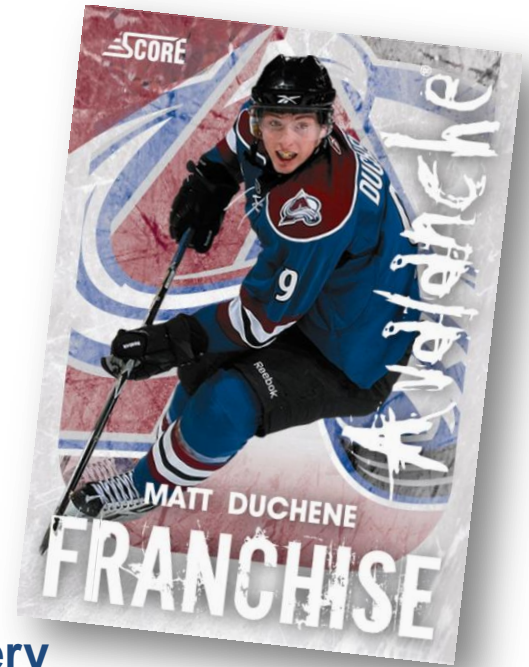

## Do you want big hits?

- Score Hockey delivers autographs of some of today's hottest stars, including Sidney Crosby, Jonathan Toews and Steven Stamkos. No other base brand offers that!
- Plus, look for on-card Buyback Autographs from the groundbreaking 1990-91 Score set, including signature-enhanced Rookie Cards of Eric Lindros, Martin Brodeur and many, many more surprises!

## PANINI

# SCORE

The brand you loved as a kid is back and better than ever!

- The ultimate base set!
- 
- The must-have inserts!
- The best value for your dollar!

Score hockey is the one set every collector will love in 2010-11!