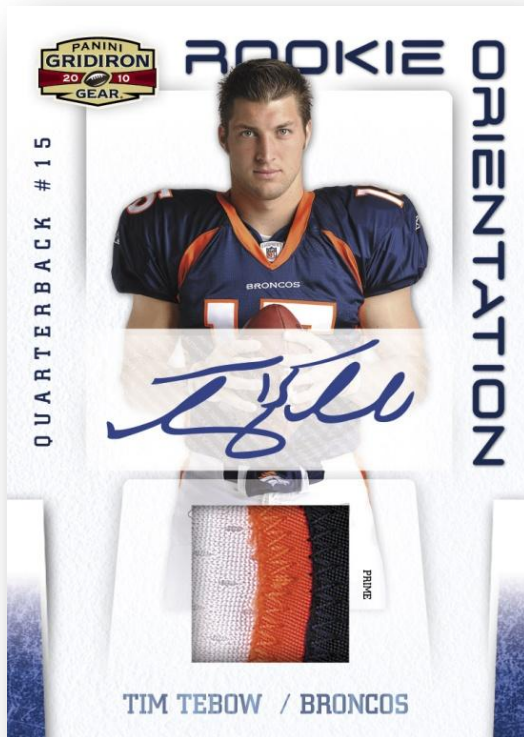

- ✓ **18 Rookies (one per pack)**
 - ✓ **9 Inserts/Parallels**
 - ✓ **2 Material Cards**
- ✓ **2 Autograph Cards including one from the following:**
 - *Rookie Gridiron Gem seq. #’d to 330 or less*
 - *Rookie Orientation seq. #’d to 100 or less*
 - *Plates & Patches seq. #’d to 25 or less*
 - *Gamebreakers seq. #’d to 50 or less*
 - *NFL Nation seq. #’d to 50 or less*
 - *NFL Gridiron seq. #’d to 50 or less*

Case Break

Look for six or more of the following!

“Rookie Gridiron Gems” or signatures of Tim Tebow, Tony Romo, Barry Sanders, Joe Namath, Aaron Rodgers, Jim Brown, Sam Bradford, Peyton Manning, C.J. Spiller, Brett Favre, Ryan Mathews, Dez Bryant, Tom Brady, Drew Brees or Adrian Peterson