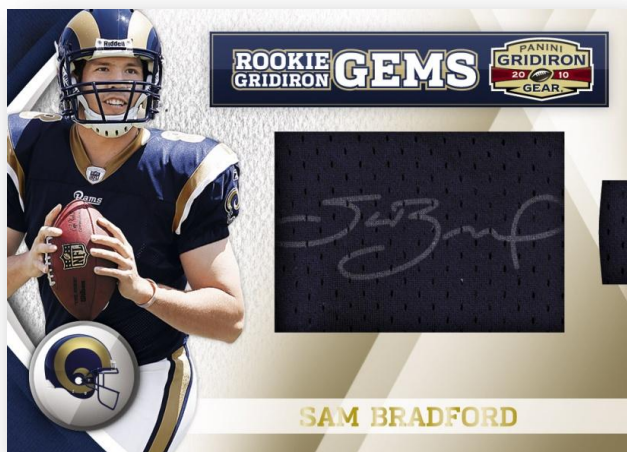

“Rookie Gridiron Gear” rookie cards featuring a signed pull-out swatch of the top rookies including Sam Bradford, C.J. Spiller, Ryan Matthews, Jahvid Best, Dez Bryant and Tim Tebow seq. #’d to 330 or less