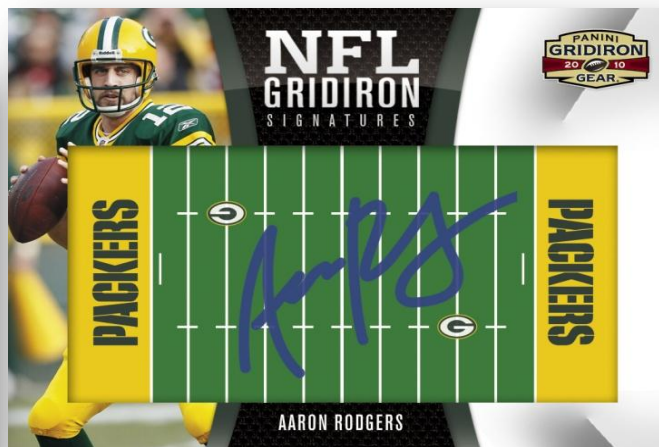

“NFL Gridiron Signatures” featuring Barry Sanders, Aaron Rodgers, Reggie Wayne, Calvin Johnson, Jim Kelly, Fran Tarkenton, Michael Turner and Maurice Jones-Drew seq. #’d to 50 or less