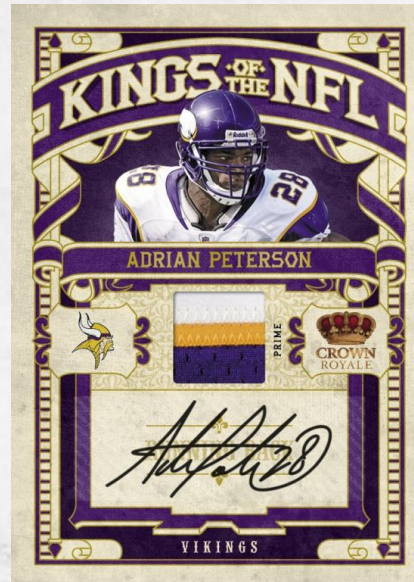

Highlights

Look for RPS Rookie Signature Die-Cuts featuring a die-cut around player image with a jumbo swatch of material seq #’d to 50 (prime versions seq #’d to 10)

❖ Autographed Crown Rookie Cards featuring Sam Bradford, C.J. Spiller, Ryan Matthews, Dez Bryant and Tim Tebow seq #’d to 499 or less

❖ Autographs featuring Joe Namath, Jim Brown, Joe Montana, Barry Sanders, Brett Favre, Tom Brady, John Elway, Tony Romo, Drew Brees, Peyton Manning, Adrian Peterson and Chris Johnson seq #’d to 50 or less

❖ Look for Crown Die-Cut parallels featuring Blue, Gold & Green Crowns seq #’d to 100 or less (Autograph versions seq # to 50 or less)

❖ Set Configuration : 100 Commons
135 Rookie (35 are RPS Rookies)