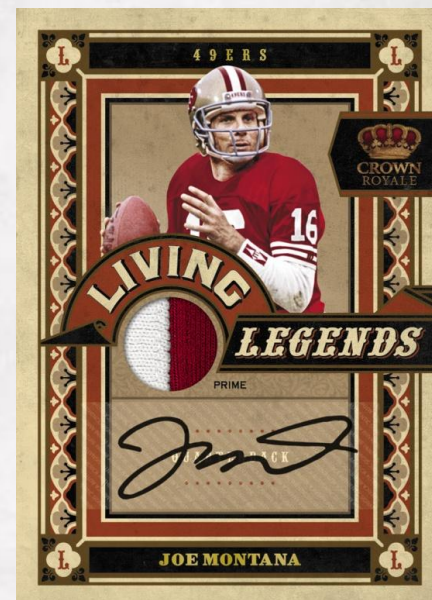

Highlights

Look for RPS Rookie Signature Die-Cuts featuring a die-cut around player image with a jumbo swatch of material seq #’d to 50 (prime versions seq #’d to 10)

❖ Autographed Crown Rookie Cards featuring Sam Bradford, C.J. Spiller, Ryan Matthews, Dez Bryant and Tim Tebow seq #’d to 499 or less

❖ Autographs featuring Joe Namath, Jim Brown, Joe Montana, Barry Sanders, Brett Favre, Tom Brady, John Elway, Tony Romo, Drew Brees, Peyton Manning, Adrian Peterson and Chris Johnson seq #’d to 50 or less

❖ Look for Crown Die-Cut parallels featuring Blue, Gold & Green Crowns seq #’d to 100 or less (Autograph versions seq # to 50 or less)

❖ Set Configuration : 100 Commons
135 Rookie (35 are RPS Rookies)