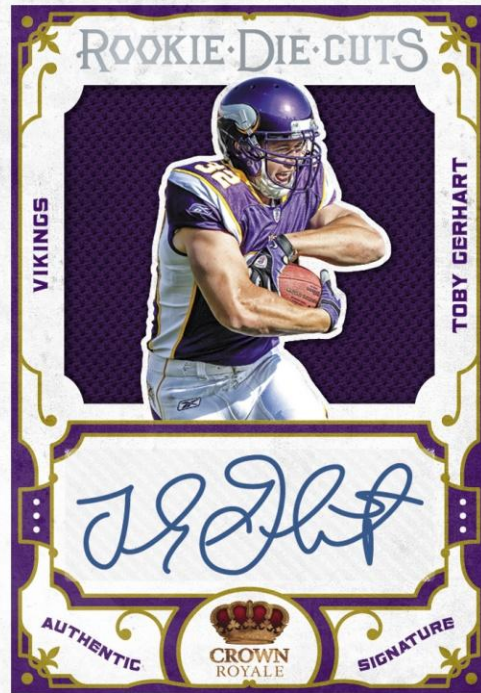

CROWN ROYALE

All information is accurate at the time of posting – content is subject to change. Card images are solely for the purpose of design display. Actual images used on cards to be determined.

© 2010 Panini America, Inc. Printed in the USA.