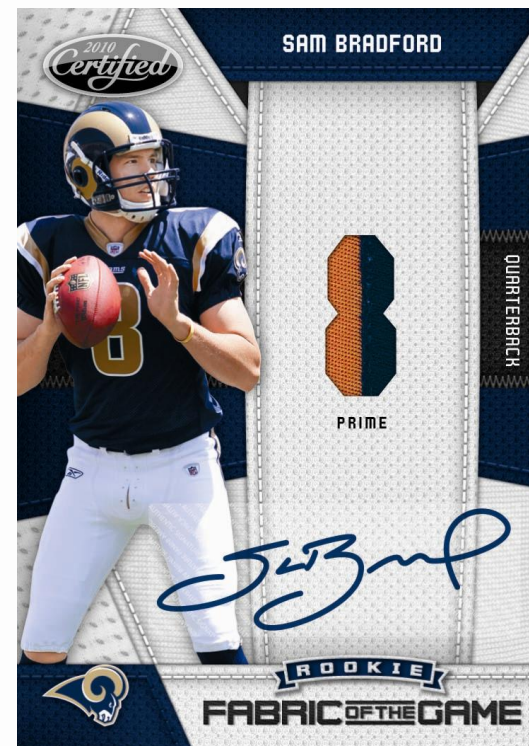

2 Memorabilia including one from the following:

- Fabric of the Game seq. #ed to 250 or less
- Mirror Blue, Gold, Emerald or Black seq. #ed to 100 or less
 - Jumbo Material seq. #ed to 100 or less
 - Multi-Swatch seq. #ed to 250 or less
 - Prime Material seq. #ed to 50 or less

Highlights

- Autographed Material Rookie Cards “Freshman Fabric” featuring Sam Bradford, C.J. Spiller, Ryan Matthews, Dez Bryant and Tim Tebow seq. #ed to 699 or less
-
- Autographed Material (Mirror Gold, Emerald and Black Legends, Fabric of the Game and Shirt Off MY Back) seq. #ed to 25 or less featuring Emmitt Smith, Jerry Rice, Joe Namath, Jim Brown, Terry Bradshaw and Joe Montana
- Look for Mirror Material Gold, Emerald and Black cards featuring prime swatches of material seq. #ed to 25 or less
- Look for Platinum Hot Boxes, where all commons are replaced by exclusive, limited-edition parallels! (three Hot Boxes per each 24-count master case, one Hot Box per each 8-count)
- 150 Commons
- 35 Freshman Fabric Rookies #’d to 699 or less