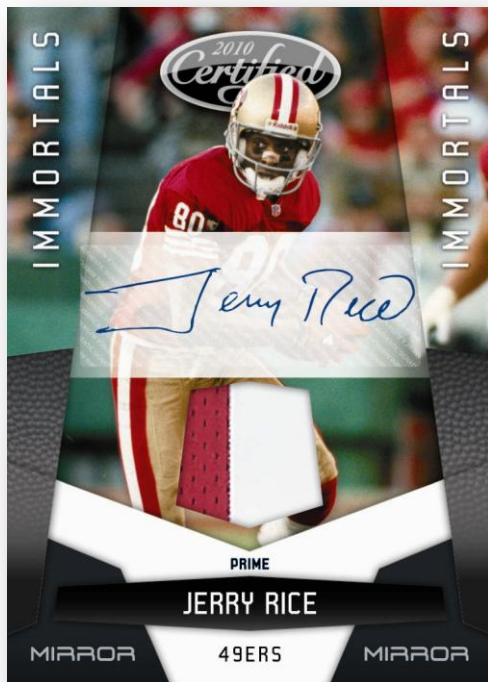

PANINI

2010
Certified

PEYTON MANNING

N F L T R A D I N G C A R D S

NFL PLAYERS

HOBBY CONFIGURATION

5 Cards, 10 Packs, 24 Boxes

Release Date:
October 27, 2010

Highlights

- Autographed Material Rookie Cards “Freshman Fabric” featuring Sam Bradford, C.J. Spiller, Ryan Matthews, Dez Bryant and Tim Tebow seq. #ed to 699 or less
-
- Autographed Material (Mirror Gold, Emerald and Black Legends, Fabric of the Game and Shirt Off MY Back) seq. #ed to 25 or less featuring Emmitt Smith, Jerry Rice, Joe Namath, Jim Brown, Terry Bradshaw and Joe Montana
- Look for Mirror Material Gold, Emerald and Black cards featuring prime swatches of material seq. #ed to 25 or less
- Look for Platinum Hot Boxes, where all commons are replaced by exclusive, limited-edition parallels! (three Hot Boxes per each 24-count master case, one Hot Box per each 8-count)
- 150 Commons
- 35 Freshman Fabric Rookies #’d to 699 or less