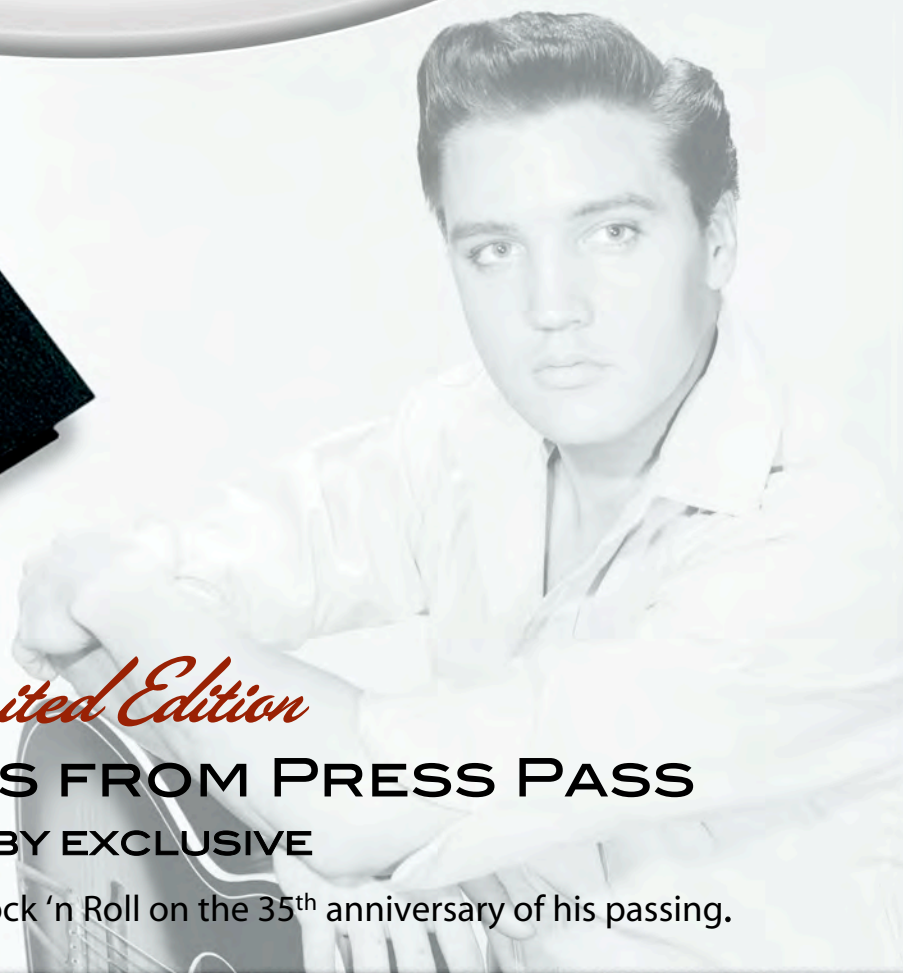

Essential
ELVIS®

Limited Edition

TRADING CARDS FROM PRESS PASS

HOBBY EXCLUSIVE

Essential Elvis honors The King of Rock 'n Roll on the 35th anniversary of his passing.

SET CONTENT, ROSTER, DESIGN AND INSERT RATES ARE SUBJECT TO CHANGE.

Essential
ELVIS®

"The most upscale Elvis trading card set to date."

Each 6-card box will contain an Elvis-worn relic card PLUS one celebrity autograph, or Elvis cut signature card!

The striking 35-card base set is printed on premium quality silver foil board and takes a look at the most memorable achievements in the life of Elvis. * Hologram parallel cards seeded one per pack! *

Essential ELVIS®

*"The first dual, triple & quad
Relic cards of The King!"*

- Six different multi-piece versions to collect--each sequentially numbered.
- Each multi-piece version #’d to 3 different levels /foil colors: gold, blue, melting foil
- Seq. #ing levels vary by version ranging from 5-10-35 to 5-25-299