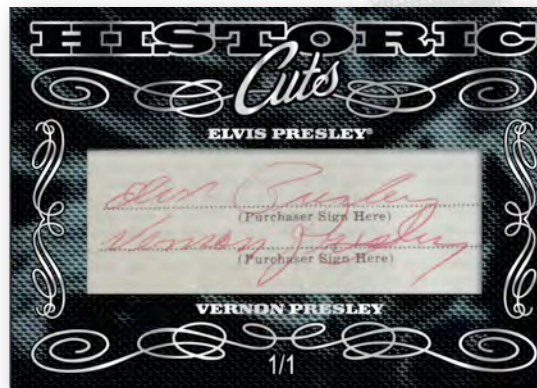

Essential
ELVIS®

"The most upscale Elvis trading card set to date."

Each 6-card box will contain an Elvis-worn relic card PLUS one celebrity autograph, or Elvis cut signature card!

The striking 35-card base set is printed on premium quality silver foil board and takes a look at the most memorable achievements in the life of Elvis. * Hologram parallel cards seeded one per pack! *

Essential ELVIS®

*"The first dual, triple & quad
Relic cards of The King!"*

- Six different multi-piece versions to collect--each sequentially numbered.
- Each multi-piece version #’d to 3 different levels /foil colors: gold, blue, melting foil
- Seq. #ing levels vary by version ranging from 5-10-35 to 5-25-299

Essential ELVIS®

- Autographs -

Essential Signatures -- authentic autograph cards of Elvis' Co-Stars & Band Members.

- **Most comprehensive list to date -- vast majority from new signers!**
- **Four levels: silver, gold, blue & red**
- **High value "Artist Proof" autograph cards from Alfred Wertheimer & George Kalinsky; #'d to 99 or less.**
- **Roster TBD; cards are for illustration.**

Historic Cuts -- Elvis Cut Signatures!

- *Single signed cuts from Elvis plus a dual cut with his father, Vernon Presley.*

Just Added!

ELVIS
CUT SIGNATURE
+ RELIC !

Essential
ELVIS®

- Sketch Cards -

Essential Sketches -- Hand-drawn sketch cards from renowned artist, Joe Petruccio. Each sketch card numbered to 20 or less! 4-5 different variations!