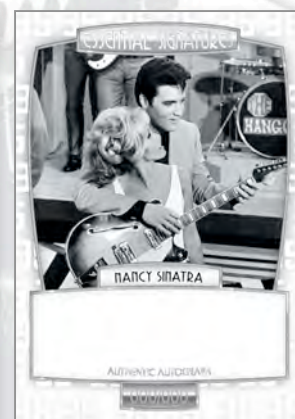

Essential
ELVIS®

"The most upscale Elvis trading card set to date."

Each 6-card box will contain an Elvis-worn relic card PLUS one celebrity autograph, or Elvis cut signature card!

The striking 35-card base set is printed on premium quality silver foil board and takes a look at the most memorable achievements in the life of Elvis. * Hologram parallel cards seeded one per pack! *

- Approximately 70% of the Essential Materials cards will feature items new to Essential Elvis!
- Four different levels of single piece relic cards to collect, including 3 sequentially #'d!

Look for
"King Size" over-sized pieces!
3 #'d levels

Essential ELVIS®

*"The first dual, triple & quad
Relic cards of The King!"*

- Six different multi-piece versions to collect--each sequentially numbered.
- Each multi-piece version #’d to 3 different levels /foil colors: gold, blue, melting foil
- Seq. #ing levels vary by version ranging from 5-10-35 to 5-25-299

Essential ELVIS®

- Autographs -

Essential Signatures -- authentic autograph cards of Elvis' Co-Stars & Band Members.

- **Most comprehensive list to date -- vast majority from new signers!**
- **Four levels: silver, gold, blue & red**
- **High value "Artist Proof" autograph cards from Alfred Wertheimer & George Kalinsky; #'d to 99 or less.**
- **Roster TBD; cards are for illustration.**