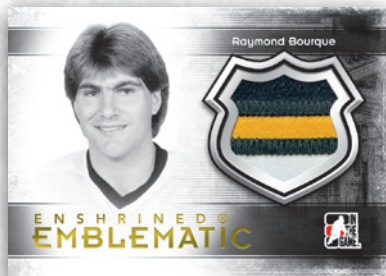

Enshrined®

Enshrined® Hockey
celebrates the legendary players
who have taken their rightful place
in the Hockey Hall of Fame.

BASE CARDS

A 200-Card checklist of artistically rendered player portraits. Each card is serial numbered to 175.

SPECIAL INSERTS

The Special Inserts for Enshrined® feature on-card autographs, Authentic Game-Used Memorabilia and Enshrined® Cut Signature cards. The Authentic Game-Used Memorabilia Inserts are extremely limited with a maximum of 9 Silver versions not to mention the 100's of 1 of 1's.