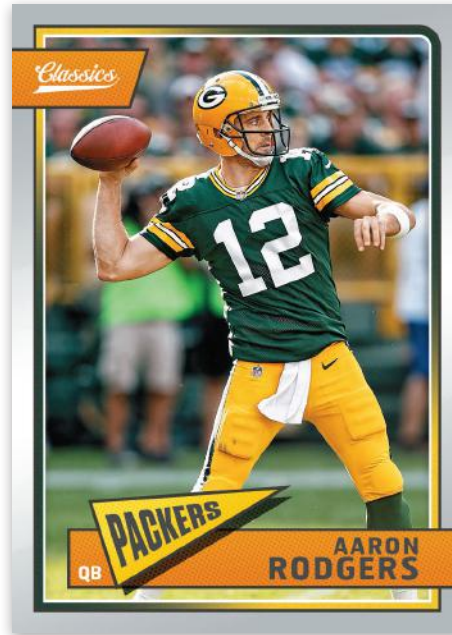

PREMIUM EDITION

This year's edition of Classics marks the debut of the Premium Edition Opti-Chrome parallel! On average, each box will yield four Premium Edition parallels, one which is #d/175 or less!