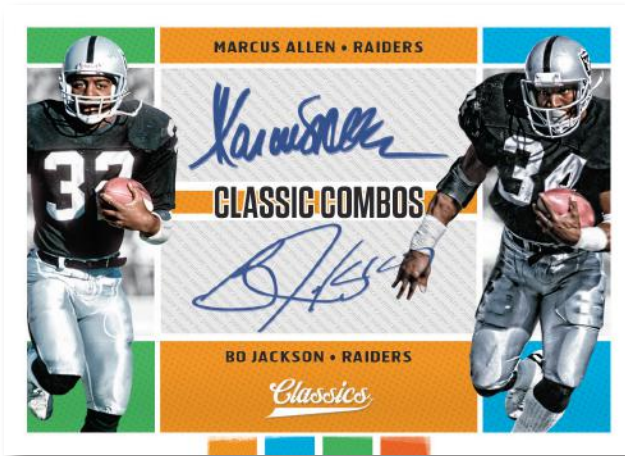

CLASSIC COMBO SIGNATURES GOLD

Classic Combo Signatures features ten pairings of some of the best tandems to play the game! This insert is printed on Prizm technology and features versions #’d as low as 1/1!