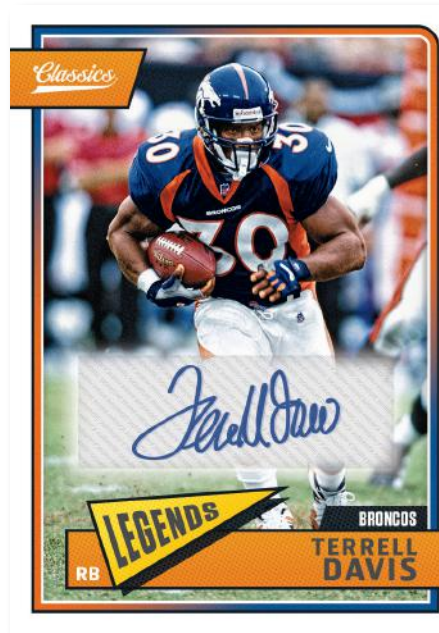

LEGENDS SIGNIFICANT SIGNATURES

Find autographs from veterans, legends, and the newest rookies! On average, every box of Classics delivers one autograph and one memorabilia card! Be on the hunt for rare buyback cards that feature hard-signed autographs from veterans and legends of the NFL! On average, buybacks fall one per inner case!