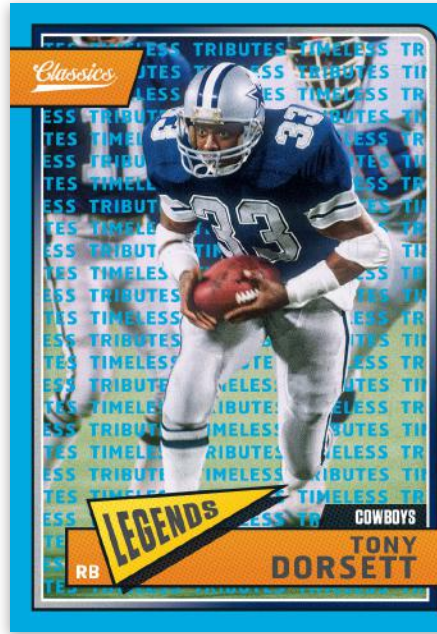

**LEGENDS TIMELESS TRIBUTES BLUE**

**ROOKIES NO NAME**

Classics returns with a 300-card base set (100 veterans, 100 legends & 100 rookies) with an updated look and feel. Find unique content on the back of each card including custom designs and trivia for each player! Be on the hunt for special parallel versions of each card, such as Red Back (#'d/299), Blank Back (#'d/50), No Name (#'d/10) and Full Name (#'d/5)! Additionally, look for Timeless Tributes parallels that include the following versions: Gold (#'d/99), Orange (#'d/25), Blue (#'d/10) & Black (#'d/1)!