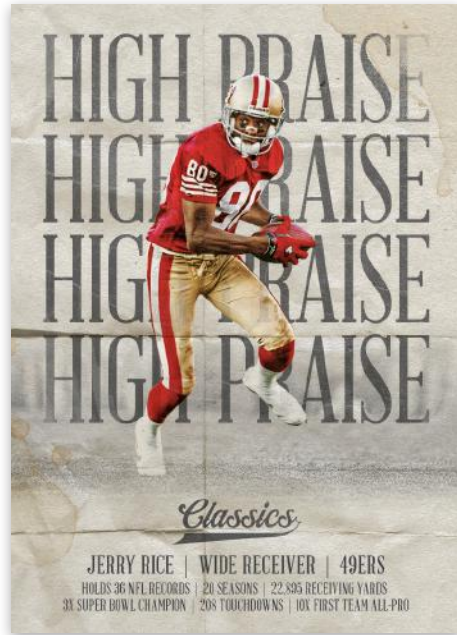

**LEGENDS TIMELESS TRIBUTES BLUE**

**ROOKIES NO NAME**

Classics returns with a 300-card base set (100 veterans, 100 legends & 100 rookies) with an updated look and feel. Find unique content on the back of each card including custom designs and trivia for each player! Be on the hunt for special parallel versions of each card, such as Red Back (#'d/299), Blank Back (#'d/50), No Name (#'d/10) and Full Name (#'d/5)! Additionally, look for Timeless Tributes parallels that include the following versions: Gold (#'d/99), Orange (#'d/25), Blue (#'d/10) & Black (#'d/1)!