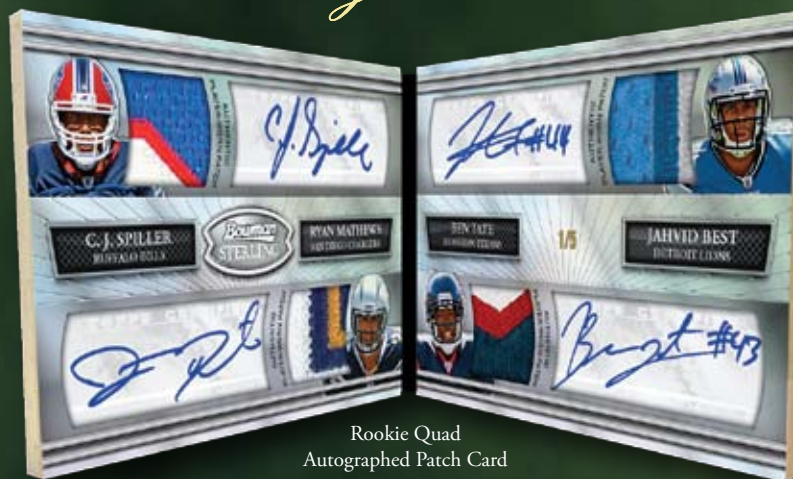

# Bowman STERLING

## 2010 NFL FOOTBALL CARDS

This year's Bowman Sterling Football leads the pack with a preview of the top NFL Rookies of 2010 on striking Bowman Sterling technology.

*Hobby Exclusive!*

Rookie Quad  
Autographed Patch Card

### EVERY 5-CARD PACK DELIVERS:

- 2 Rookie Cards
- 1 Autograph Card
- 2 Relic Cards

### EVERY 6-PACK BOX CONTAINS:

- 12 Rookie Cards
- 4 Autograph Cards
- 2 Autograph Relic Cards
- 12 Relic Cards
- 1 Dual Relic Box Topper