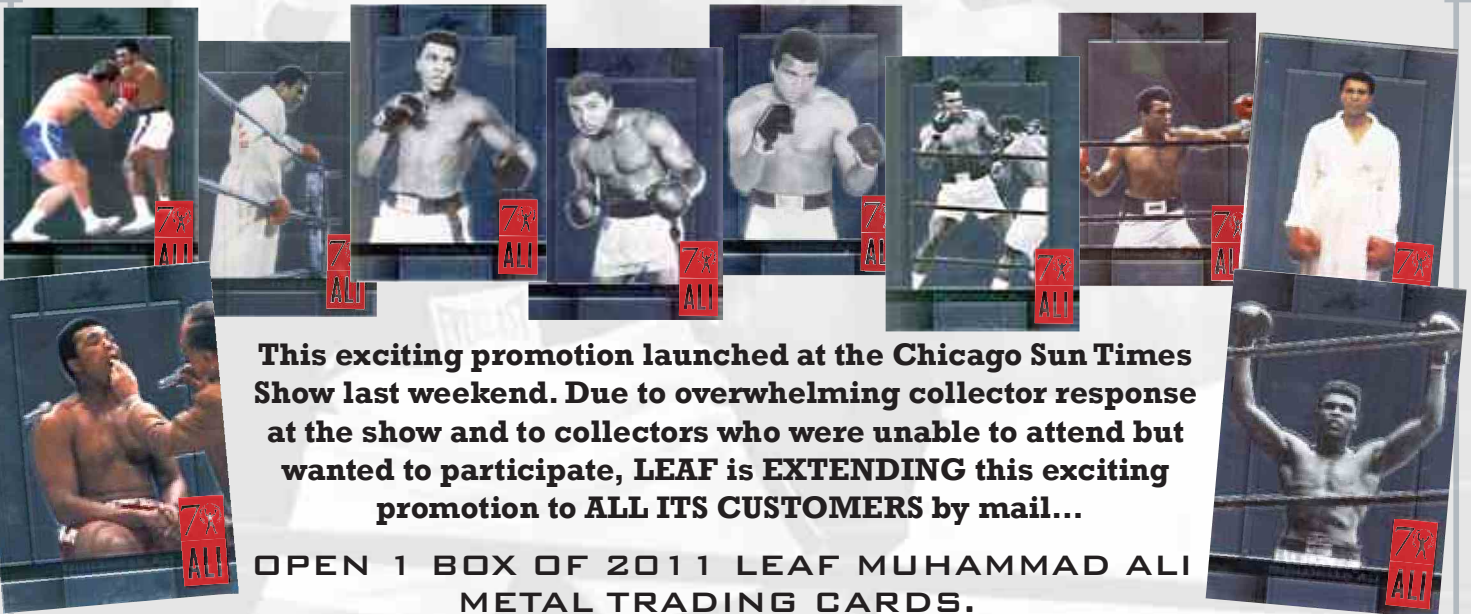

# Leaf

Leaf is pleased to announce an exciting promotion designed to give collectors the opportunity to explore the world of Muhammad ALI though Leaf's 2011 Leaf Muhammad Ali Metal promotion.

The Champ's 70th birthday is right around the corner and Leaf is celebrating with a 100 card Metal set specially foil stamped with the ALI 70 logo.

**Plus**, Leaf has produced 4 different 1/1 "The Greatest" on-card autographs with this special foil stamp, for which redemption cards will be inserted during this offering.

These cards are **ONLY** available through this promotion.

**This exciting promotion launched at the Chicago Sun Times Show last weekend. Due to overwhelming collector response at the show and to collectors who were unable to attend but wanted to participate, LEAF is EXTENDING this exciting promotion to ALL ITS CUSTOMERS by mail...**