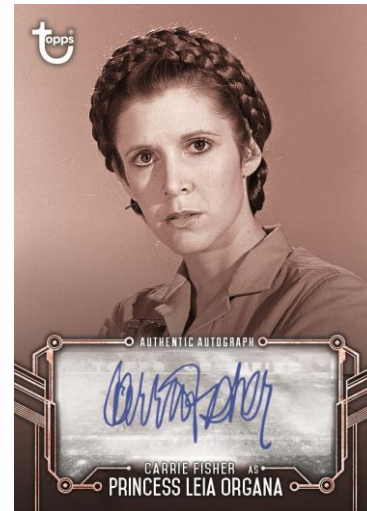

Introducing Topps *Star Wars: Return of the Jedi* Black & White trading cards!

Featuring stunning, largely unseen to the general public, black and white photography from the original, classic 1983 film *Star Wars: Return of the Jedi*!

Look for 133 base cards & 4 insert sets to collect.
1 autograph or sketch card guaranteed per box!

Base Card – Red Parallel

Autograph – Red Parallel

Exclusively in Hobby Shops
January 2020

STAR WARS™

Base Cards