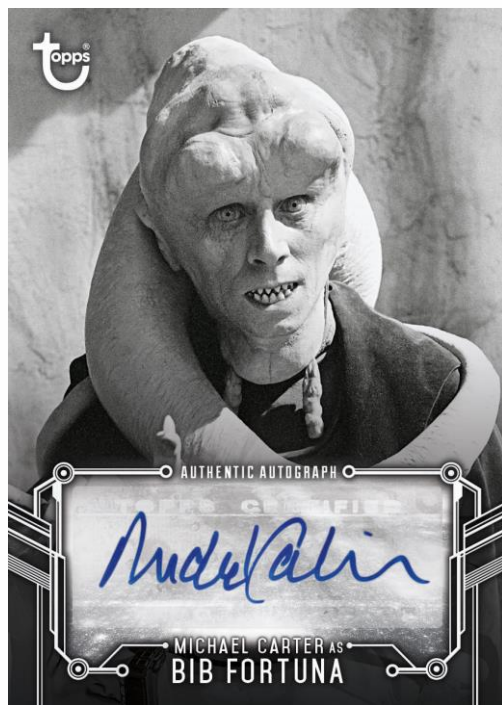

Autograph & Sketch Cards

Topps *Star Wars: Return of the Jedi* features one autograph or sketch card guaranteed per box!

Autograph Parallels Include:

Blue Hue Shift – numbered to 99

Green Hue Shift – numbered to 25

Purple Hue Shift – numbered to 10

Orange Hue Shift – numbered to 5

Red Hue Shift – numbered 1-of-1

Sketch Cards:

Standard Sketch Cards

Panoramic Sketch Cards

Triptych Sketch Cards

Shaped Sketch Cards

Autograph Card