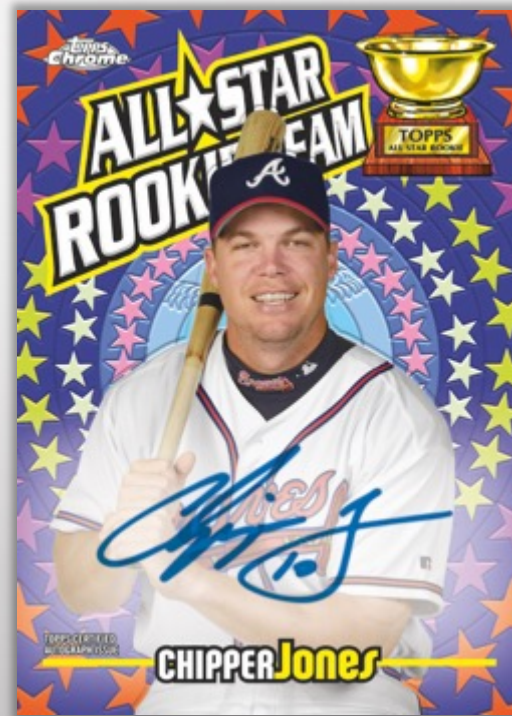

Dual Rookie Autographs – #’d to 25

- Red Refractor Parallel - #’d to 5
- SuperFractor Parallel - #’d 1-of-1

TOPPS ALL-TIME ROOKIE CUP AUTOGRAPH CARD

AVAILABLE EVERYWHERE JULY 2020

Solicitation subject to change. Final odds/players subject to actual production runs.

® & © 2020 THE TOPPS COMPANY, INC. ALL RIGHTS RESERVED. TOPPS AND TOPPS CHROME ARE REGISTERED TRADEMARKS OF THE TOPPS COMPANY, INC. Major League Baseball trademarks and copyrights are used with permission of Major League Baseball Properties, Inc. OFFICIALLY LICENSED PRODUCT OF MLB. Visit MLB.com. Officially Licensed Product of Major League Baseball Players Association. Visit MLBPlayers.com. Topps does not, in any manner, make any representations as to whether its cards will attain any future value. NO PURCHASE NECESSARY. For a chance to get an autographed/relic insert card, see pack for details. Topps has authorized only the packaging and distribution of sequentially numbered cards stated on the card, but cannot guarantee that counterfeit or unauthorized cards will not exist. Although these players have agreed to provide these cards to Topps, we cannot guarantee that all autographs and/or relics will be received in time for inclusion in this product. In the event of unavailability, Topps reserves the right to substitute an alternative autograph and/or relic card.