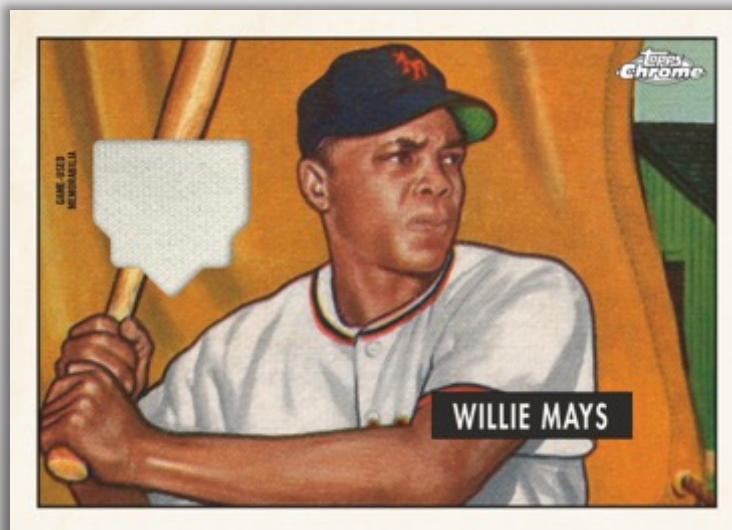

RETRO ROOKIE CHROME RELIC