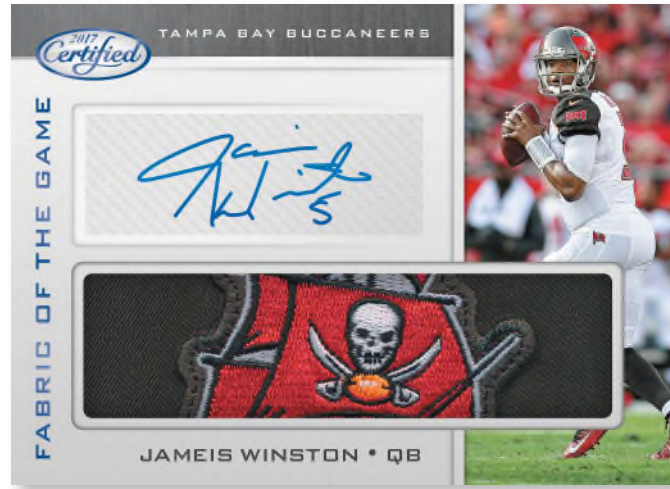

**FRESHMAN FABRIC MIRROR SIGNATURES**

**FRESHMAN FABRIC MIRROR EMERALD SIGNATURES**

**FRESHMAN FABRIC MIRROR BLACK SIGNATURES**

Look for one Freshman Fabric Mirror Signatures per box, on average with team logos, nameplates, and 1/1 NFL shields from the 2017 rookie class!

## ROOKIE ROLL CALL SIGNATURES

New to Certified, find Rookie Roll Call Signatures of the top rookies from the 2017 NFL Draft Class!

All #’d/75 or less!

## SELLING POINTS

- Certified Football is back in 2017 with more incredible hits and great patches. Look for 4 autographs or memorabilia cards per box, on average.
- Find Rookie Patch autographs of the 2017 NFL rookies in Freshman Fabrics Signatures. Cards feature jumbo swatches with short-print parallels and NFL Shields.
- Look for Gold Team Signatures of the greats of the game- #'d/10!
- Chase veteran oversized-patch autograph cards in Fabric of the Game Signatures ( #'d/99 or less) and prime versions ( #'d/49 or less)!
- Find at least one Freshman Fabric Signature of the top six RPS Rookies, and one Veteran, Retired, or Rookie autograph #'d/10 or less per inner case!