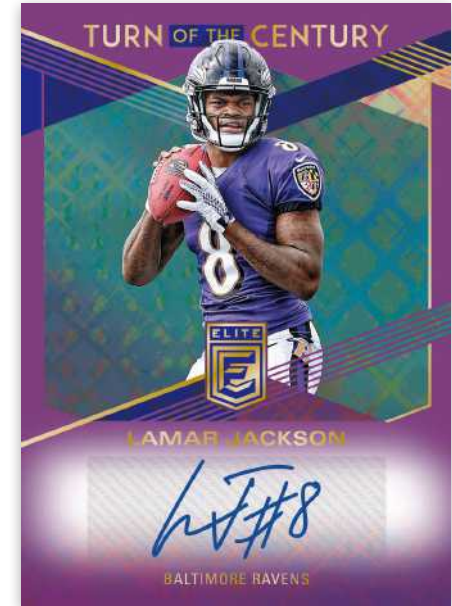

TURN OF THE CENTURY AUTOGRAPHS PURPLE

Turn of the Century Autographs features the first autographs of the 2019 NFL Rookies in their pro uniforms!

- Turn of the Century Autographs - max #’d/199
- Turn of the Century Autographs Red - max #’d/99
- Turn of the Century Autographs Purple - max #’d/49
- Turn of the Century Autographs Orange - max #’d/25
- Turn of the Century Autographs Blue - max #’d/10
- Turn of the Century Autographs Gold - max #’d/5
- Turn of the Century Autographs Black - one-of-one