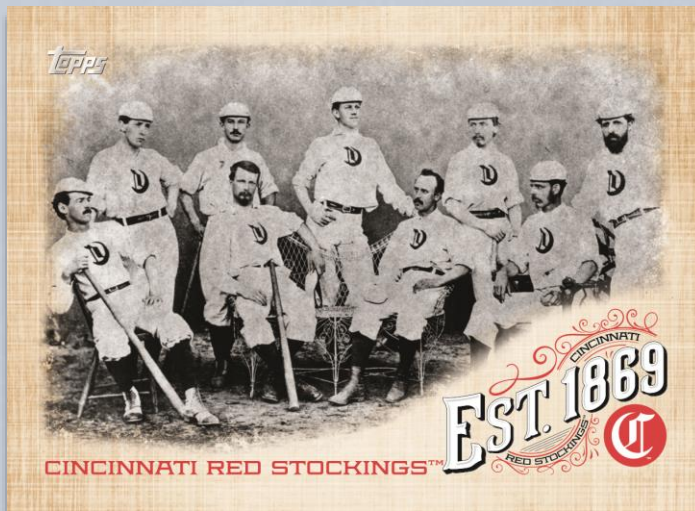

Est. 1869

150 YEARS OF PROFESSIONAL BASEBALL
OVERALL THEME FOR THE BELOW INSERTS

- **GREATEST PLAYERS**
- **GREATEST MOMENTS**
- **GREATEST SEASONS**

Parallels

- Blue Parallel – Limited.
- Black Parallel – Numbered to 299.
- 150th Anniversary Parallel – Numbered to 150.
- Gold Parallel – Numbered to 50.
- Red Parallel – Numbered to 10.
- Platinum Parallel – Numbered 1-of-1.
- Autograph Parallel – Sequentially numbered to 25 or less.

THE FAMILY BUSINESS NEW!

Highlighting players whose family also played baseball.

- Blue Parallel – Limited.
- Black Parallel – Numbered to 299.
- 150th Anniversary Parallel – Numbered to 150.
- Gold Parallel – Numbered to 50.
- Red Parallel – Numbered to 10.
- Platinum Parallel – Numbered 1-of-1.
- Autograph Parallel – Sequentially numbered to 25 or less.

EST. 1869 NEW!

Highlighting the 150 year history of the first professional baseball team, from the Cincinnati Red Stockings to the Cincinnati Reds.

- Blue Parallel – Limited.
- Black Parallel – Numbered to 299.
- 150th Anniversary Parallel – Numbered to 150.
- Gold Parallel – Numbered to 50.
- Red Parallel – Numbered to 10.
- Platinum Parallel – Numbered 1-of-1.
- Autograph Parallel – Sequentially numbered to 25 or less.

ICONIC CARD REPRINTS

Showcasing card fronts with notable cards from the past.

- 150th Anniversary Parallel – Numbered to 150.
- Autograph Parallel – Sequentially numbered to 25 or less.

1984 TOPPS BASEBALL

Celebrating the 35th Anniversary of the 1984 baseball set. Will include rookies, traded stars and established veterans.

- Blue Parallel – Limited.
- Black Parallel – Numbered to 299.
- 150th Anniversary Parallel – Numbered to 150.
- Gold Parallel – Numbered to 50.
- Red Parallel – Numbered to 10.
- Platinum Parallel – Numbered 1-of-1.