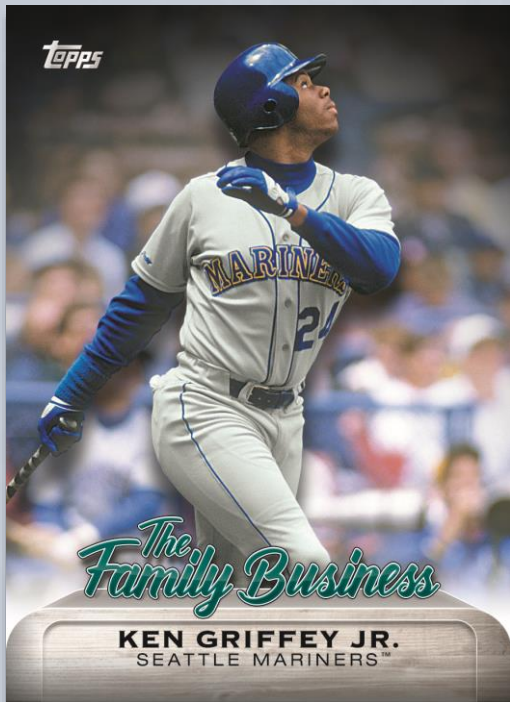

The Family Business