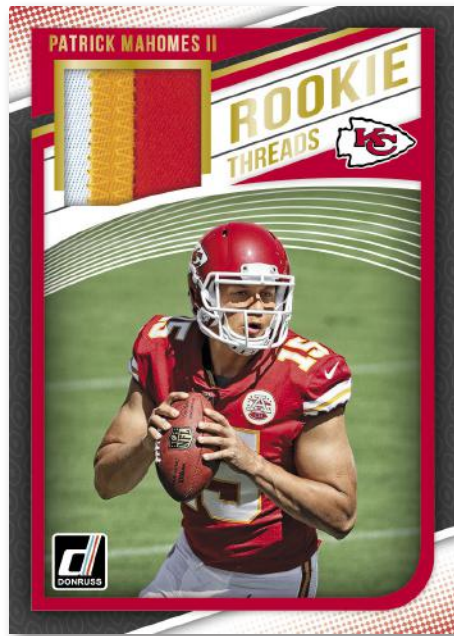

BASE

In one of the deepest checklist of the year, hunt 300 different veteran and retired players in addition to the top 100 rookies for a 400-card set.

BASE PRESS PROOF GOLD DIE CUT

Hunt for rare die-cuts which parallel off the base and come in Silver (#'d /75), Gold (#'d /25) and Black (#'d 1/1).

RATED ROOKIES

The always anticipated Rated Rookie is back again and will feature all of the top rookies from the 2018 NFL Draft.

1988 TRIBUTE

Throwing it back to 1988, this tribute set will take collectors back in time to bring them an old school look with new school talent. Also hunt for the 1998 Tribute, which captures the design from 1998 Donruss.

GROUND FORCE

Highlighting the best running backs in the NFL, Ground Force features an out-of-this-world design with elite NFL talent to make a must have insert.

THE CHAMP IS HERE

Showcasing the Philadelphia Eagles' remarkable win in Super Bowl LII, The Champ is here is a 20-card set that highlights the key players in their championship victory.