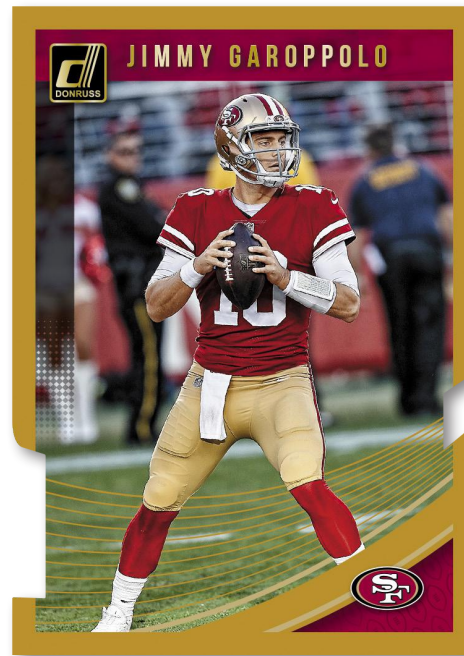

BASE

In one of the deepest checklist of the year, hunt 300 different veteran and retired players in addition to the top 100 rookies for a 400-card set.

BASE PRESS PROOF GOLD DIE CUT

Hunt for rare die-cuts which parallel off the base and come in Silver (#'d /75), Gold (#'d /25) and Black (#'d 1/1).

RATED ROOKIES

The always anticipated Rated Rookie is back again and will feature all of the top rookies from the 2018 NFL Draft.

1988 TRIBUTE

Throwing it back to 1988, this tribute set will take collectors back in time to bring them an old school look with new school talent. Also hunt for the 1998 Tribute, which captures the design from 1998 Donruss.

GROUND FORCE

Highlighting the best running backs in the NFL, Ground Force features an out-of-this-world design with elite NFL talent to make a must have insert.

THE CHAMP IS HERE

Showcasing the Philadelphia Eagles' remarkable win in Super Bowl LII, The Champ is here is a 20-card set that highlights the key players in their championship victory.