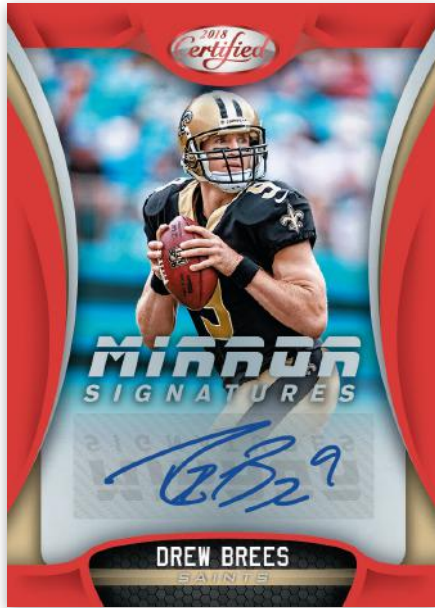

Look for one Freshman Fabric Mirror Signatures per box, on average with team logos, nameplates, and one-of-one NFL shields from the 2018 rookie class!

- Freshman Fabric Mirror Signatures - max #’d/499
- Freshman Fabric Mirror Orange Signatures - max #’d/349
- Freshman Fabric Mirror Red Signatures - max #’d/249
- Freshman Fabric Mirror Blue Signatures - max #’d/50
- Freshman Fabric Mirror Gold Signatures - max #’d/25
- Freshman Fabric Mirror Purple Signatures - max #’d/10
- Freshman Fabric Mirror Green Signatures - max #’d/5
- Freshman Fabric Mirror Black Signatures - one-of-one

**FRESHMAN FABRIC SIGNATURES GOLD ETCH**

New for 2018, look for micro-etched versions of Freshman Fabric Signatures, all #’d/25 or less!

- Freshman Fabric Signatures Gold Etch - max #’d/25
- Freshman Fabric Signatures Purple Etch - max #’d/10
- Freshman Fabric Signatures Green Etch - max #’d/5
- Freshman Fabric Signatures Black Etch - one-of-one

## ROOKIE ROLL CALL SIGNATURES

Find Rookie Roll Call Signatures of the top rookies from the 2018 NFL Draft Class!

Rookie Roll Call Signatures - max #'d/99  
Rookie Roll Call Signatures Red - max #'d/75  
Rookie Roll Call Signatures Blue - max #'d/50  
Rookie Roll Call Signatures Gold - max #'d/25  
Rookie Roll Call Signatures Purple - max #'d/10  
Rookie Roll Call Signatures Green - max #'d/5  
Rookie Roll Call Signatures Black- one-of-one

## ROOKIES AUTO GOLD ETCH

New for 2018 these autographed micro-etched versions of the Rookies card are all #'d/25 or less!

Rookies Auto Gold Etch - #'d/25  
Rookies Auto Purple Etch - #'d/10  
Rookies Auto Green Etch - #'d/5  
Rookies Auto Black Etch - one-of-one