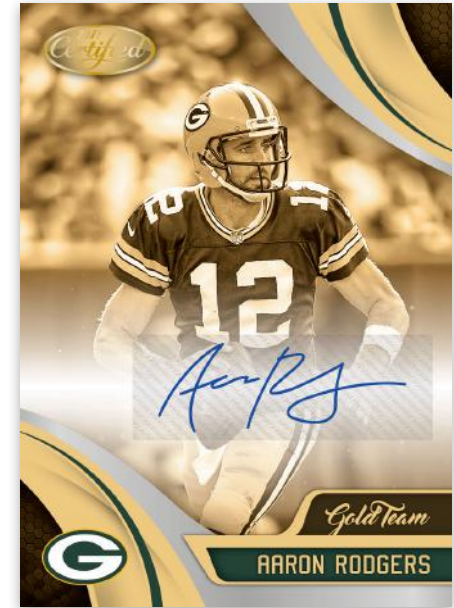

GOLD TEAM SIGNATURES

Returning for 2018, this popular autograph set increases to a 20 card checklist in 2018!
Also look for micro-etched versions!

- Gold Team Signatures - max #/d/10
- Gold Team Signatures Mirror Black - one-of-one