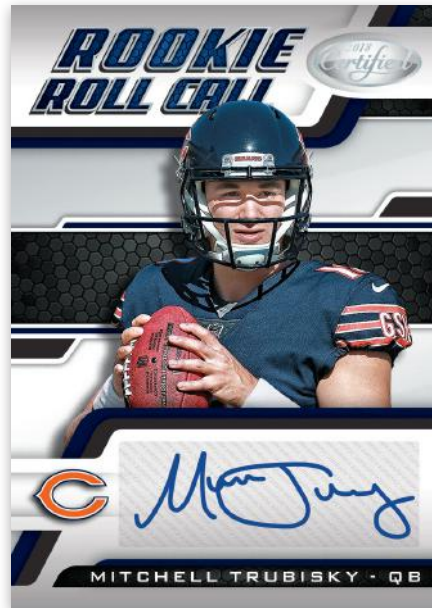

ROOKIE ROLL CALL SIGNATURES

Find Rookie Roll Call Signatures of the top rookies from the 2018 NFL Draft Class!

Rookie Roll Call Signatures - max #'d/99
Rookie Roll Call Signatures Red - max #'d/75
Rookie Roll Call Signatures Blue - max #'d/50
Rookie Roll Call Signatures Gold - max #'d/25
Rookie Roll Call Signatures Purple - max #'d/10
Rookie Roll Call Signatures Green - max #'d/5
Rookie Roll Call Signatures Black- one-of-one