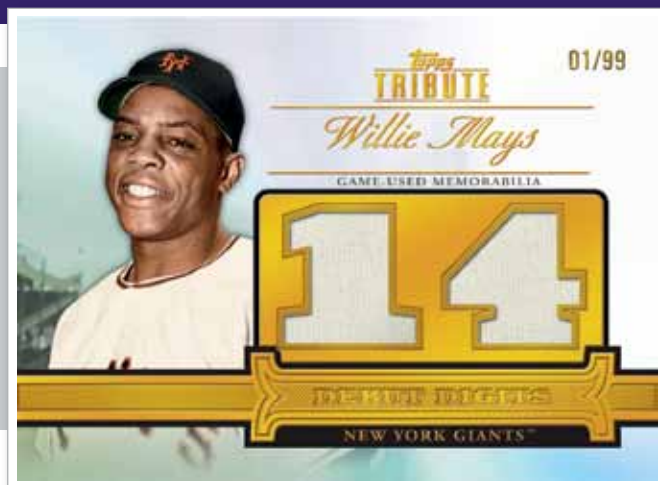

2012 TOPPS TRIBUTE BASEBALL

DEBUT DIGITS

Relic cards of active and retired stars. Relic swatches will be featured in a die-cut of their first uniform number. Cards will be sequentially numbered to 99*. **NEW!**

RELIC CARD PARALLELS

All of the above relic card themes will have the following parallels:

Purple Parallel will be numbered to **1**.

Red Parallel will be numbered to **10**.

Gold Parallel will be numbered to **15**.

Orange Parallel will be numbered to **25***.

Blue Parallel will be numbered to **50***.

*Sequential numbering may change at time of product launch.