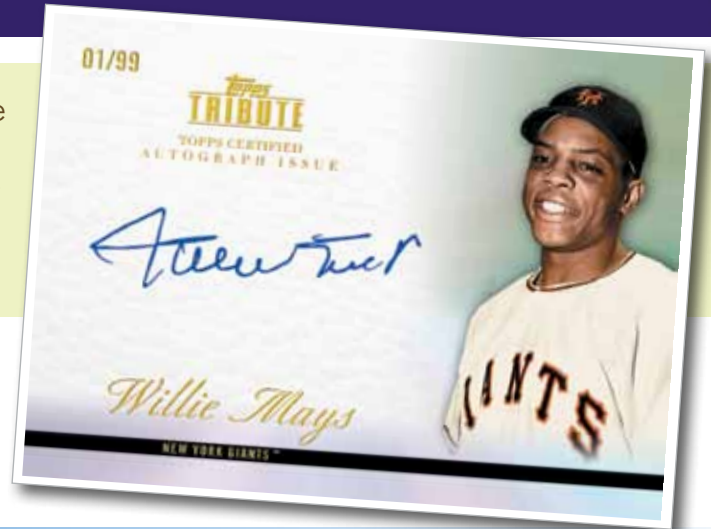

2012 TOPPS TRIBUTE BASEBALL

Topps Tribute Baseball returns in 2012 with a Tribute to an all-time great, Willie Mays! Featuring **ON-CARD AUTOGRAPHS**, including Mays and many other noteworthy legends, 2012 Topps Tribute Baseball is sure to be a grand slam!

6 AUTOGRAPH/RELIC HITS PER BOX!

- *3 ON-CARD autographed cards #’d to 99 or less per box!
- 3 Relic cards #’d to 99 or less per box!
- 1 Sequentially numbered parallel card per pack!

ON-CARD AUTOGRAPHERD CARDS - 3 PER BOX

NOW ON-CARD! Get autographs of today’s stars and yesteryear’s legends. Autographs will be signed directly on each card! Cards will be numbered to 99*.

Onyx Parallel (signed with a silver pen) will be numbered 1/1. **NEW!**